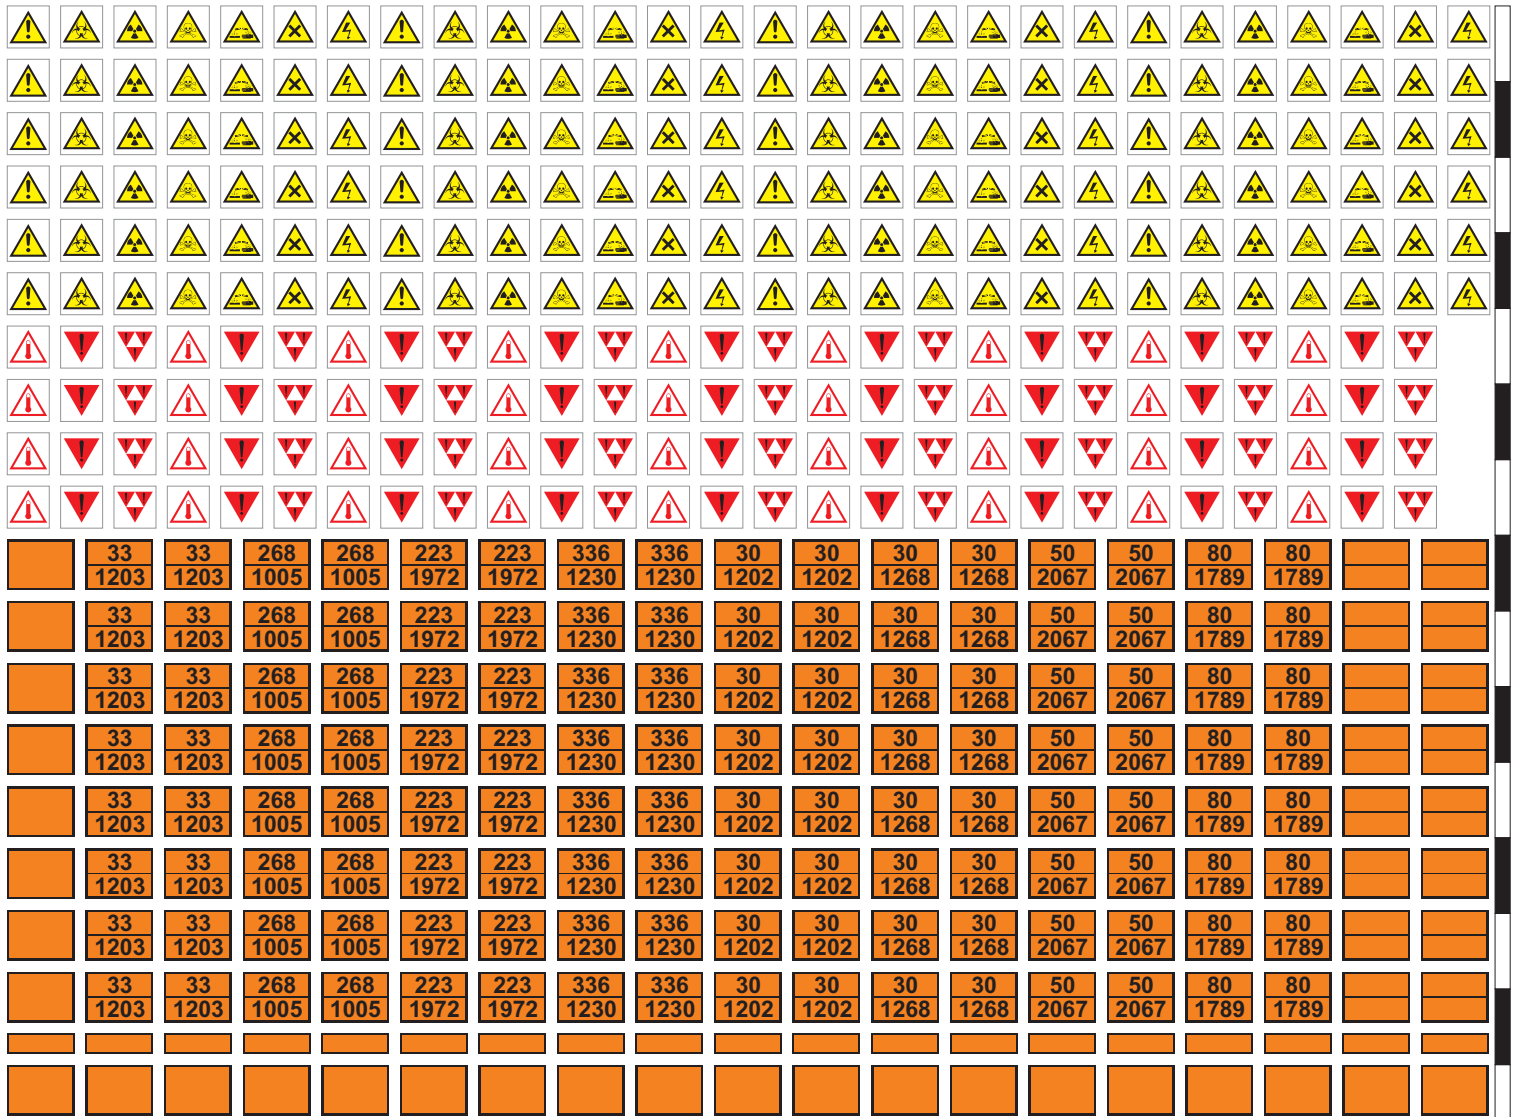

Dangerous load warning plates and stickers, scale 1:45 (0)^{1cm}

Dangerous load warning plates and stickers, scale 1:45 (0)^{1cm}