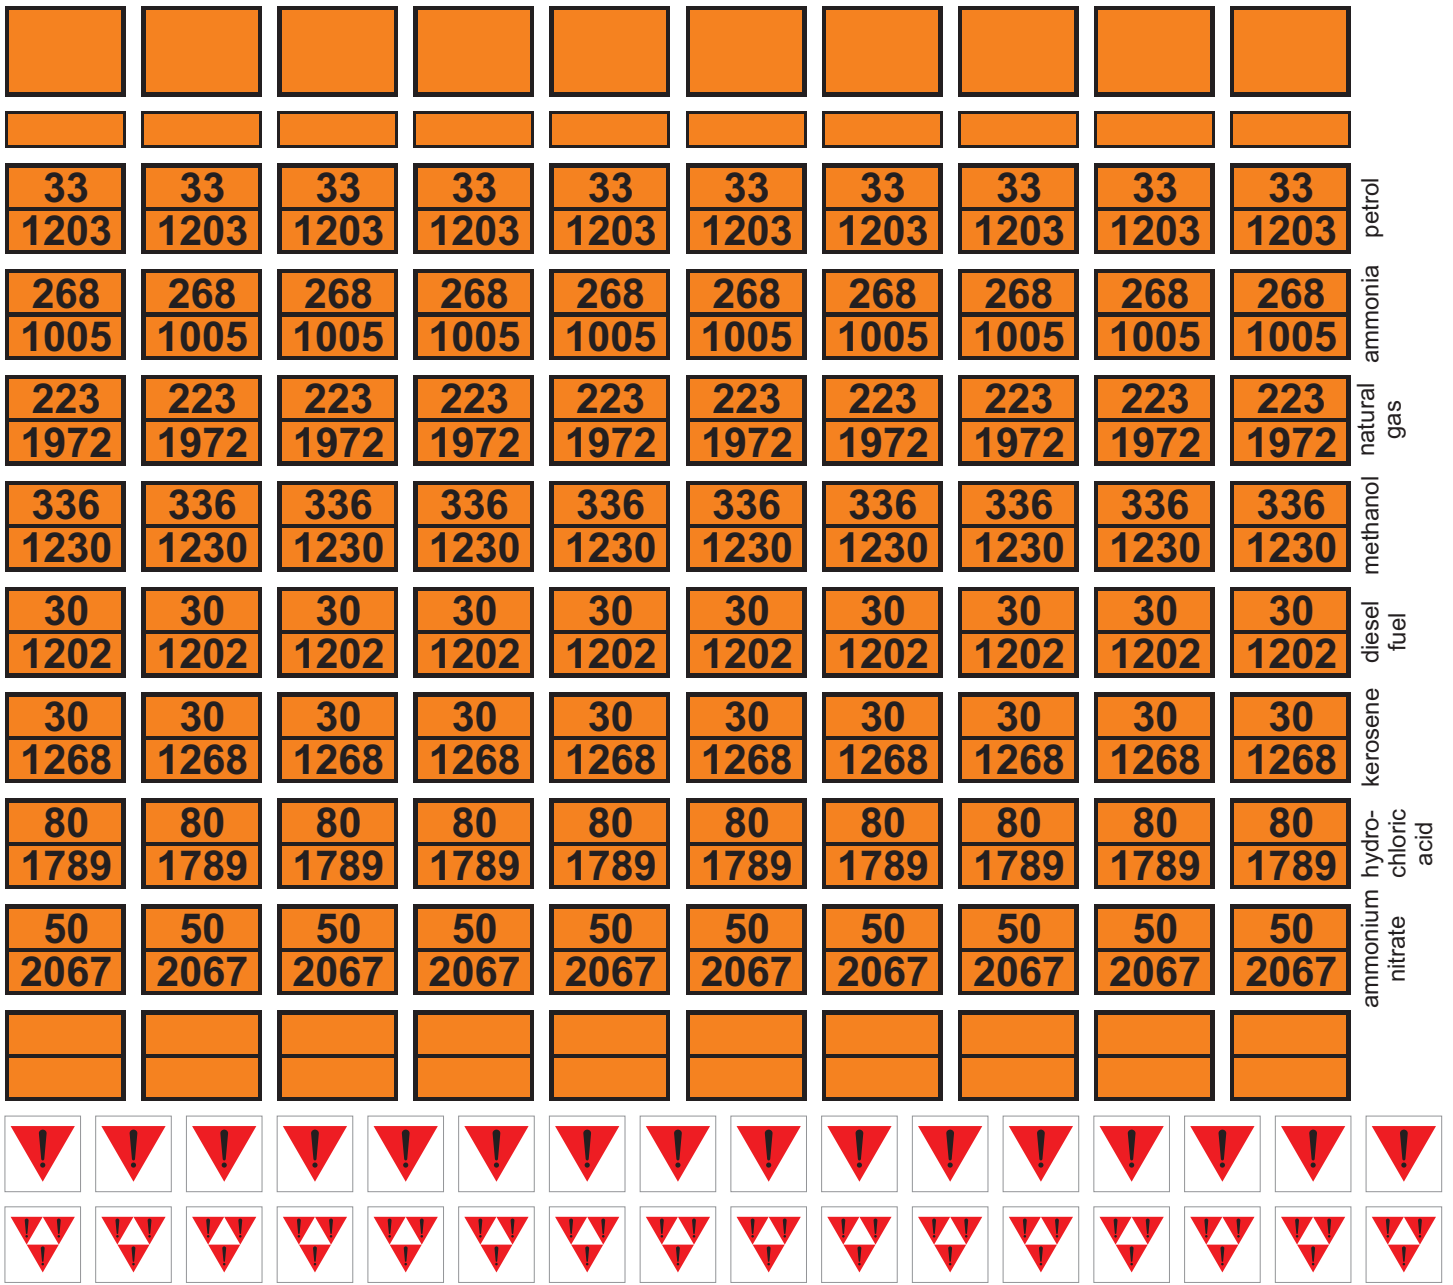

Dangerous load warning plates and stickers, scale 1:25

1cm

Dangerous load warning plates and stickers, scale 1:25 1cm

Dangerous load warning plates and stickers, scale 1:25

1cm