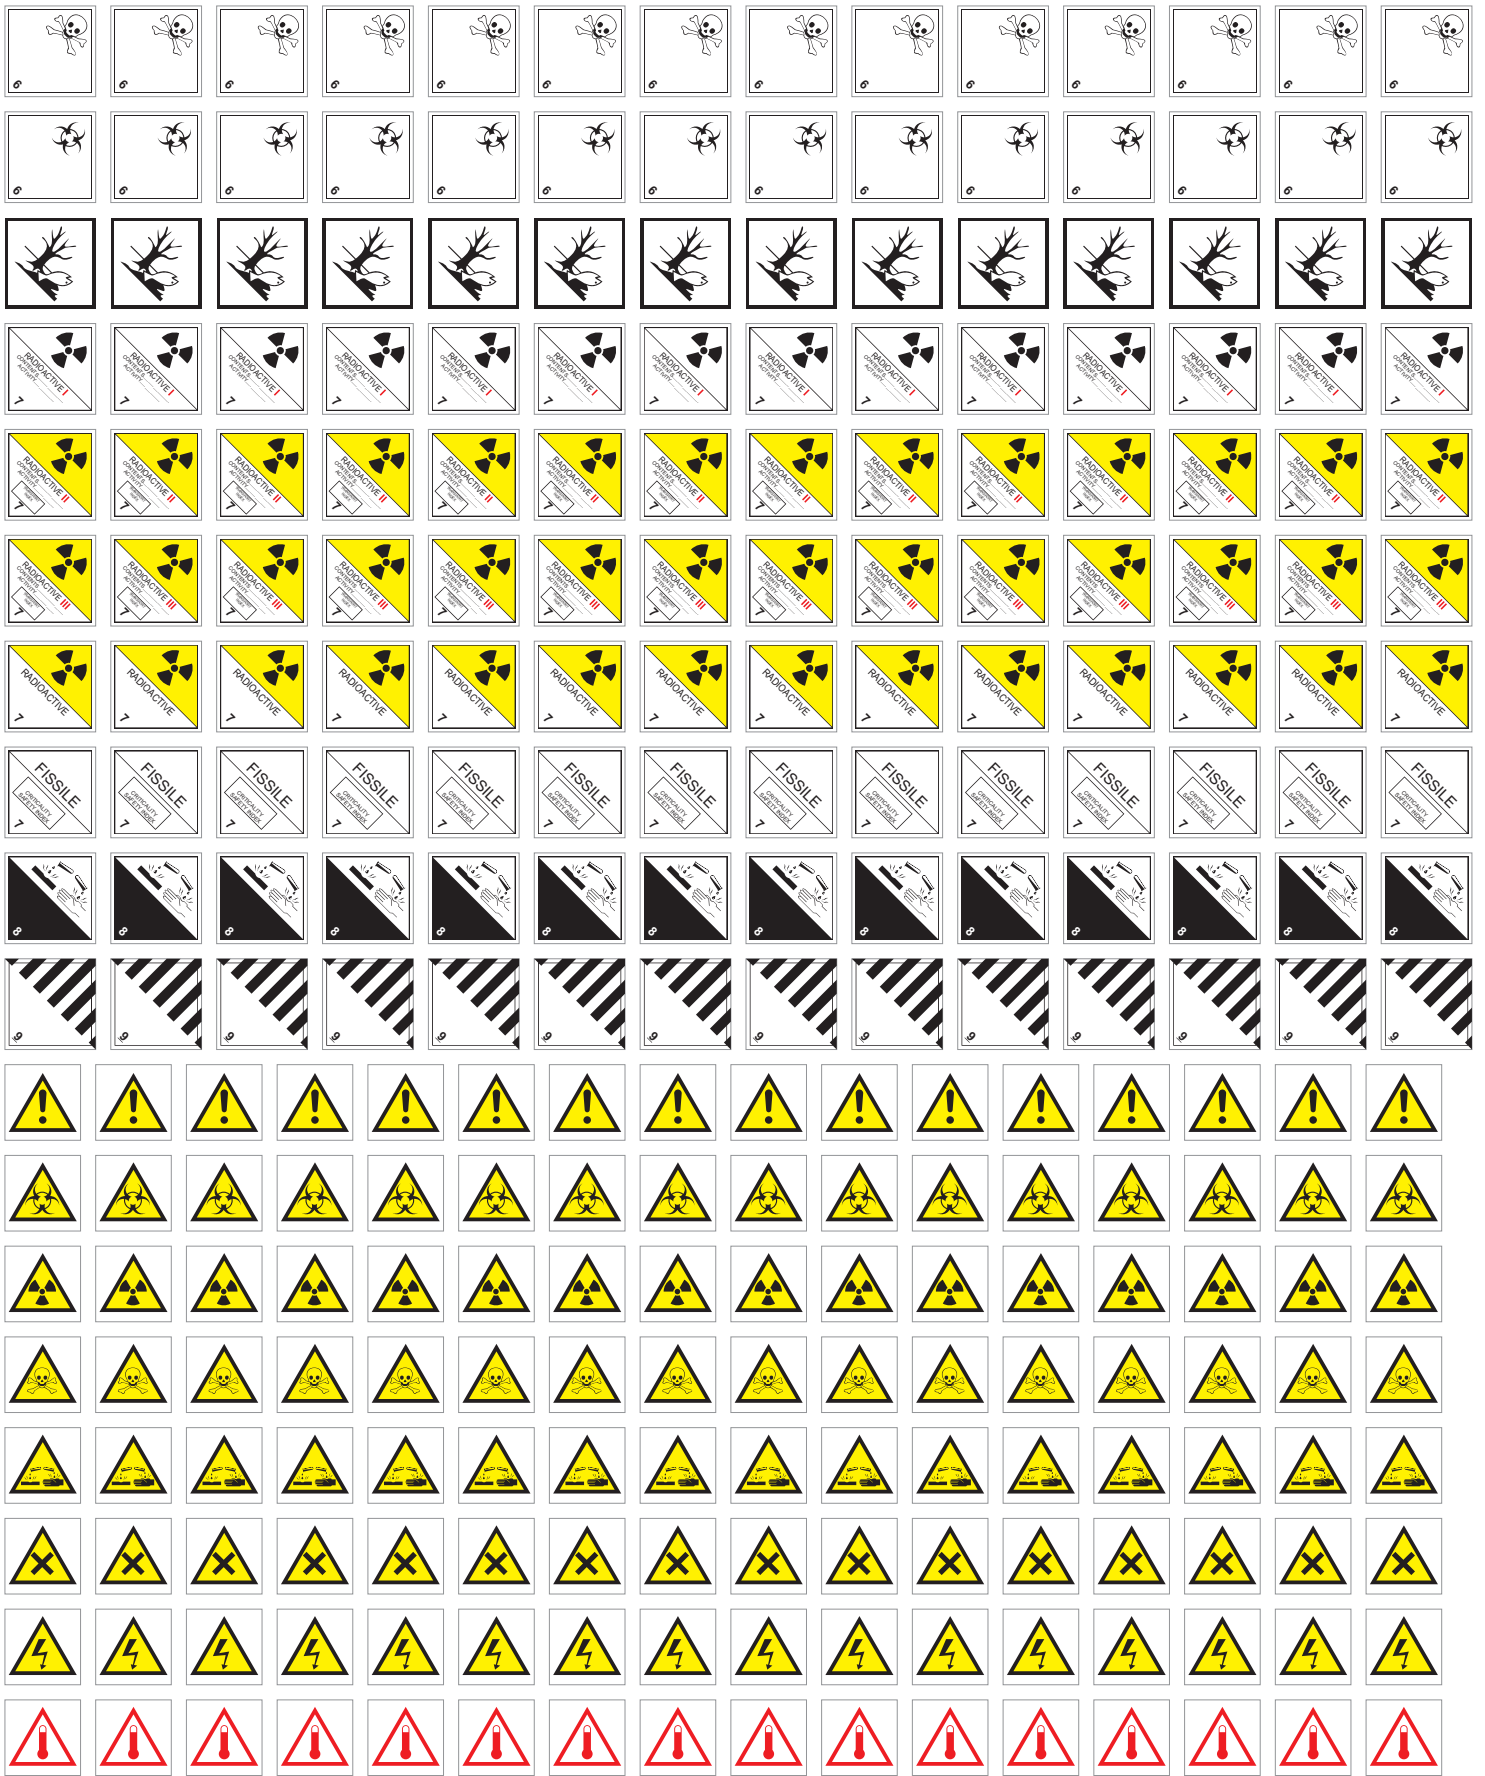

Dangerous load warning plates and stickers, scale 1:25

1cm

Dangerous load warning plates and stickers, scale 1:25 1cm

Dangerous load warning plates and stickers, scale 1:25

1cm