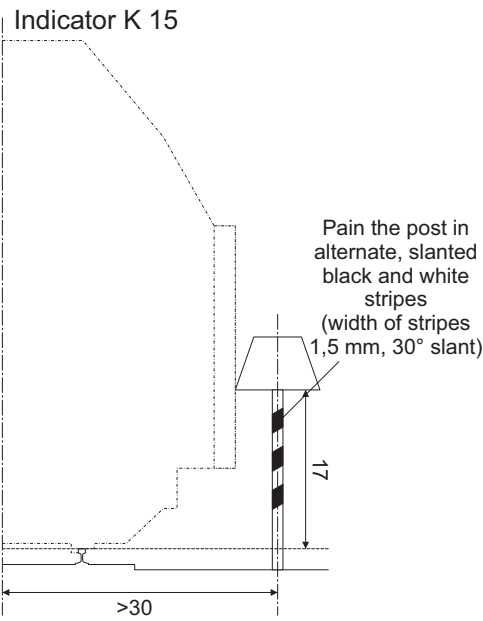

Railway signals and indicators DRG/DR, 1935-1945, scale 1:87 (H0)

Signals placement against the loading gauge 4/4