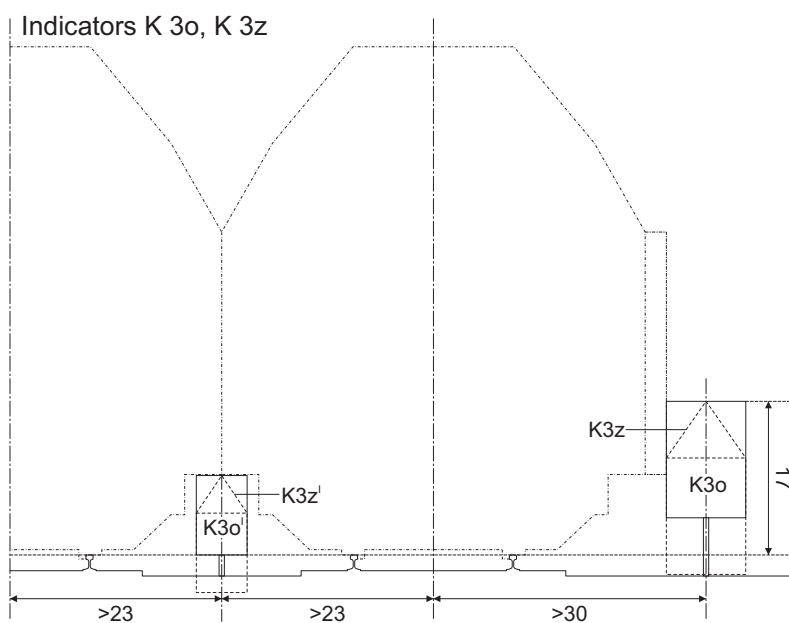

# Railway signals and indicators DRG/DR, 1935-1945, scale 1:87 (H0)

# Railway signals and indicators DRG/DR, 1935-1945, scale 1:87 (H0)

Signals placement against the loading gauge 1/4

## Railway signals and indicators DRG/DR, 1935-1945, scale 1:87 (H0)

Signals placement against the loading gauge 2/4

# Railway signals and indicators DRG/DR, 1935-1945, scale 1:87 (H0)

Signals placement against the loading gauge 4/4