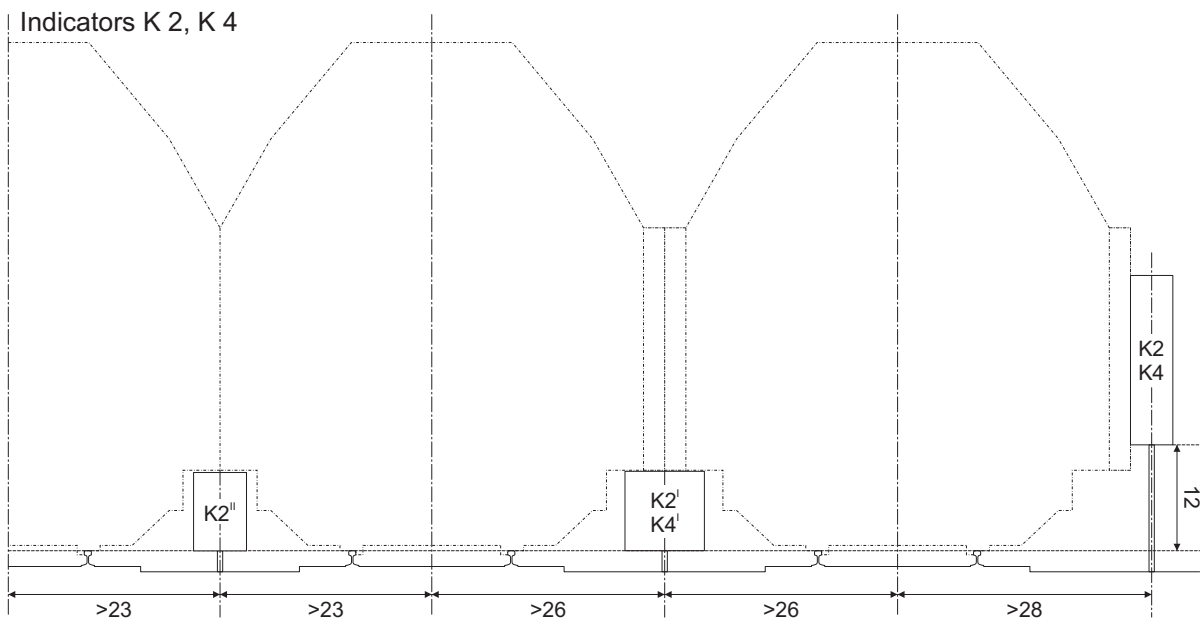

# Railway signals and indicators DRG/DR, 1935-1945, scale 1:87 (H0)

# Railway signals and indicators DRG/DR, 1935-1945, scale 1:87 (H0)

Signals placement against the loading gauge 1/4

## Railway signals and indicators DRG/DR, 1935-1945, scale 1:87 (H0)

Signals placement against the loading gauge 2/4

# Railway signals and indicators DRG/DR, 1935-1945, scale 1:87 (H0)

Signals placement against the loading gauge 4/4