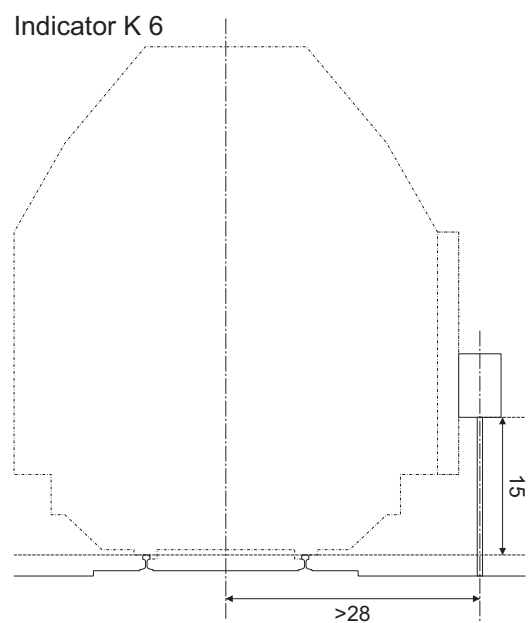

# Railway signals and indicators DRG/DR, 1935-1945, scale 1:87 (H0)

# Railway signals and indicators DRG/DR, 1935-1945, scale 1:87 (H0)

Signals placement against the loading gauge 1/4

## Railway signals and indicators DRG/DR, 1935-1945, scale 1:87 (H0)

Signals placement against the loading gauge 2/4

# Railway signals and indicators DRG/DR, 1935-1945, scale 1:87 (H0)

Signals placement against the loading gauge 4/4