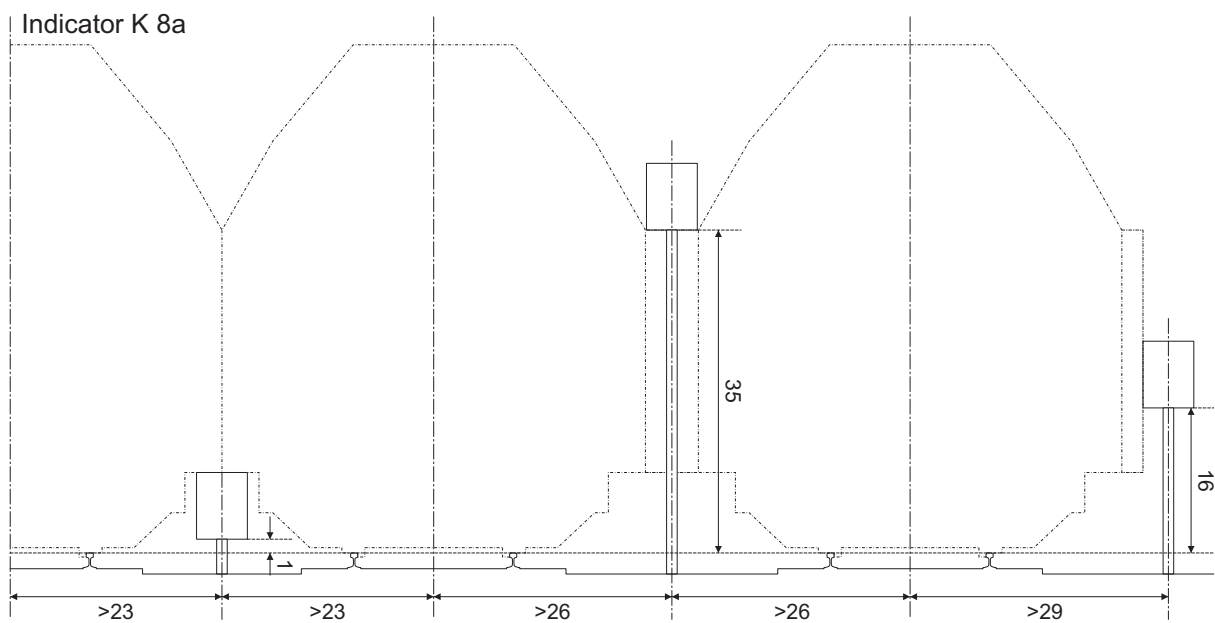

# Railway signals and indicators DRG/DR, 1935-1945, scale 1:87 (H0)

# Railway signals and indicators DRG/DR, 1935-1945, scale 1:87 (H0)

Signals placement against the loading gauge 1/4

## Railway signals and indicators DRG/DR, 1935-1945, scale 1:87 (H0)

Signals placement against the loading gauge 2/4

# Railway signals and indicators DRG/DR, 1935-1945, scale 1:87 (H0)

Signals placement against the loading gauge 4/4