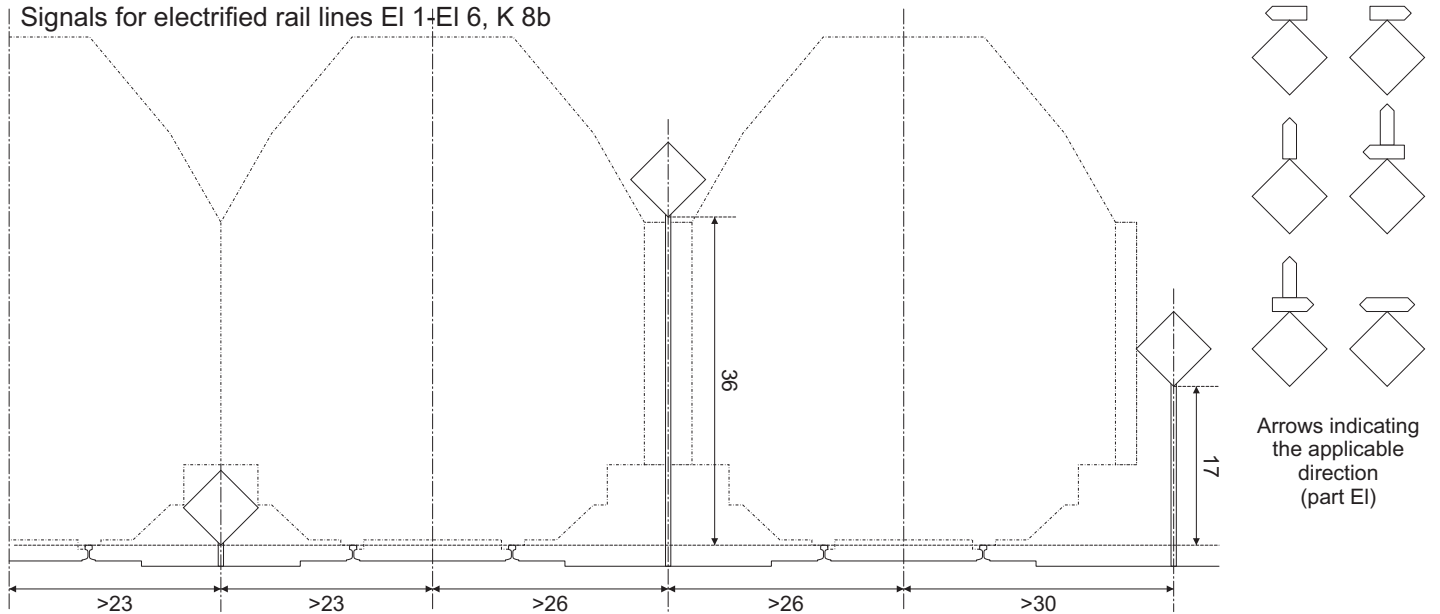

# Railway signals and indicators DRG/DR, 1935-1945, scale 1:87 (H0)

Signals placement against the loading gauge 1/4

## Railway signals and indicators DRG/DR, 1935-1945, scale 1:87 (H0)

Signals placement against the loading gauge 2/4

# Railway signals and indicators DRG/DR, 1935-1945, scale 1:87 (H0)

Signals placement against the loading gauge 3/4

Signals for electrified rail lines EI 1-EI 6, K 8b

# Railway signals and indicators DRG/DR, 1935-1945, scale 1:87 (H0)

Signals placement against the loading gauge 4/4