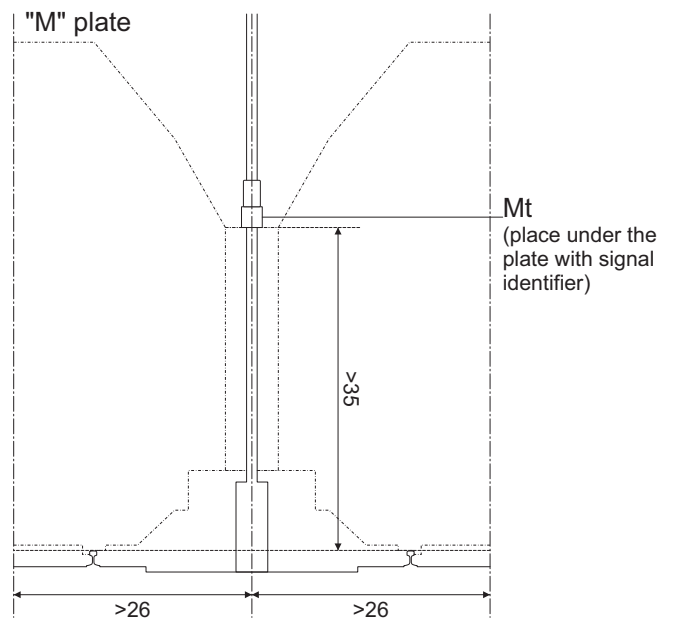

Railway signals and indicators DRG/DR, 1935-1945, scale 1:87 (H0)

Signals placement against the loading gauge 4/4