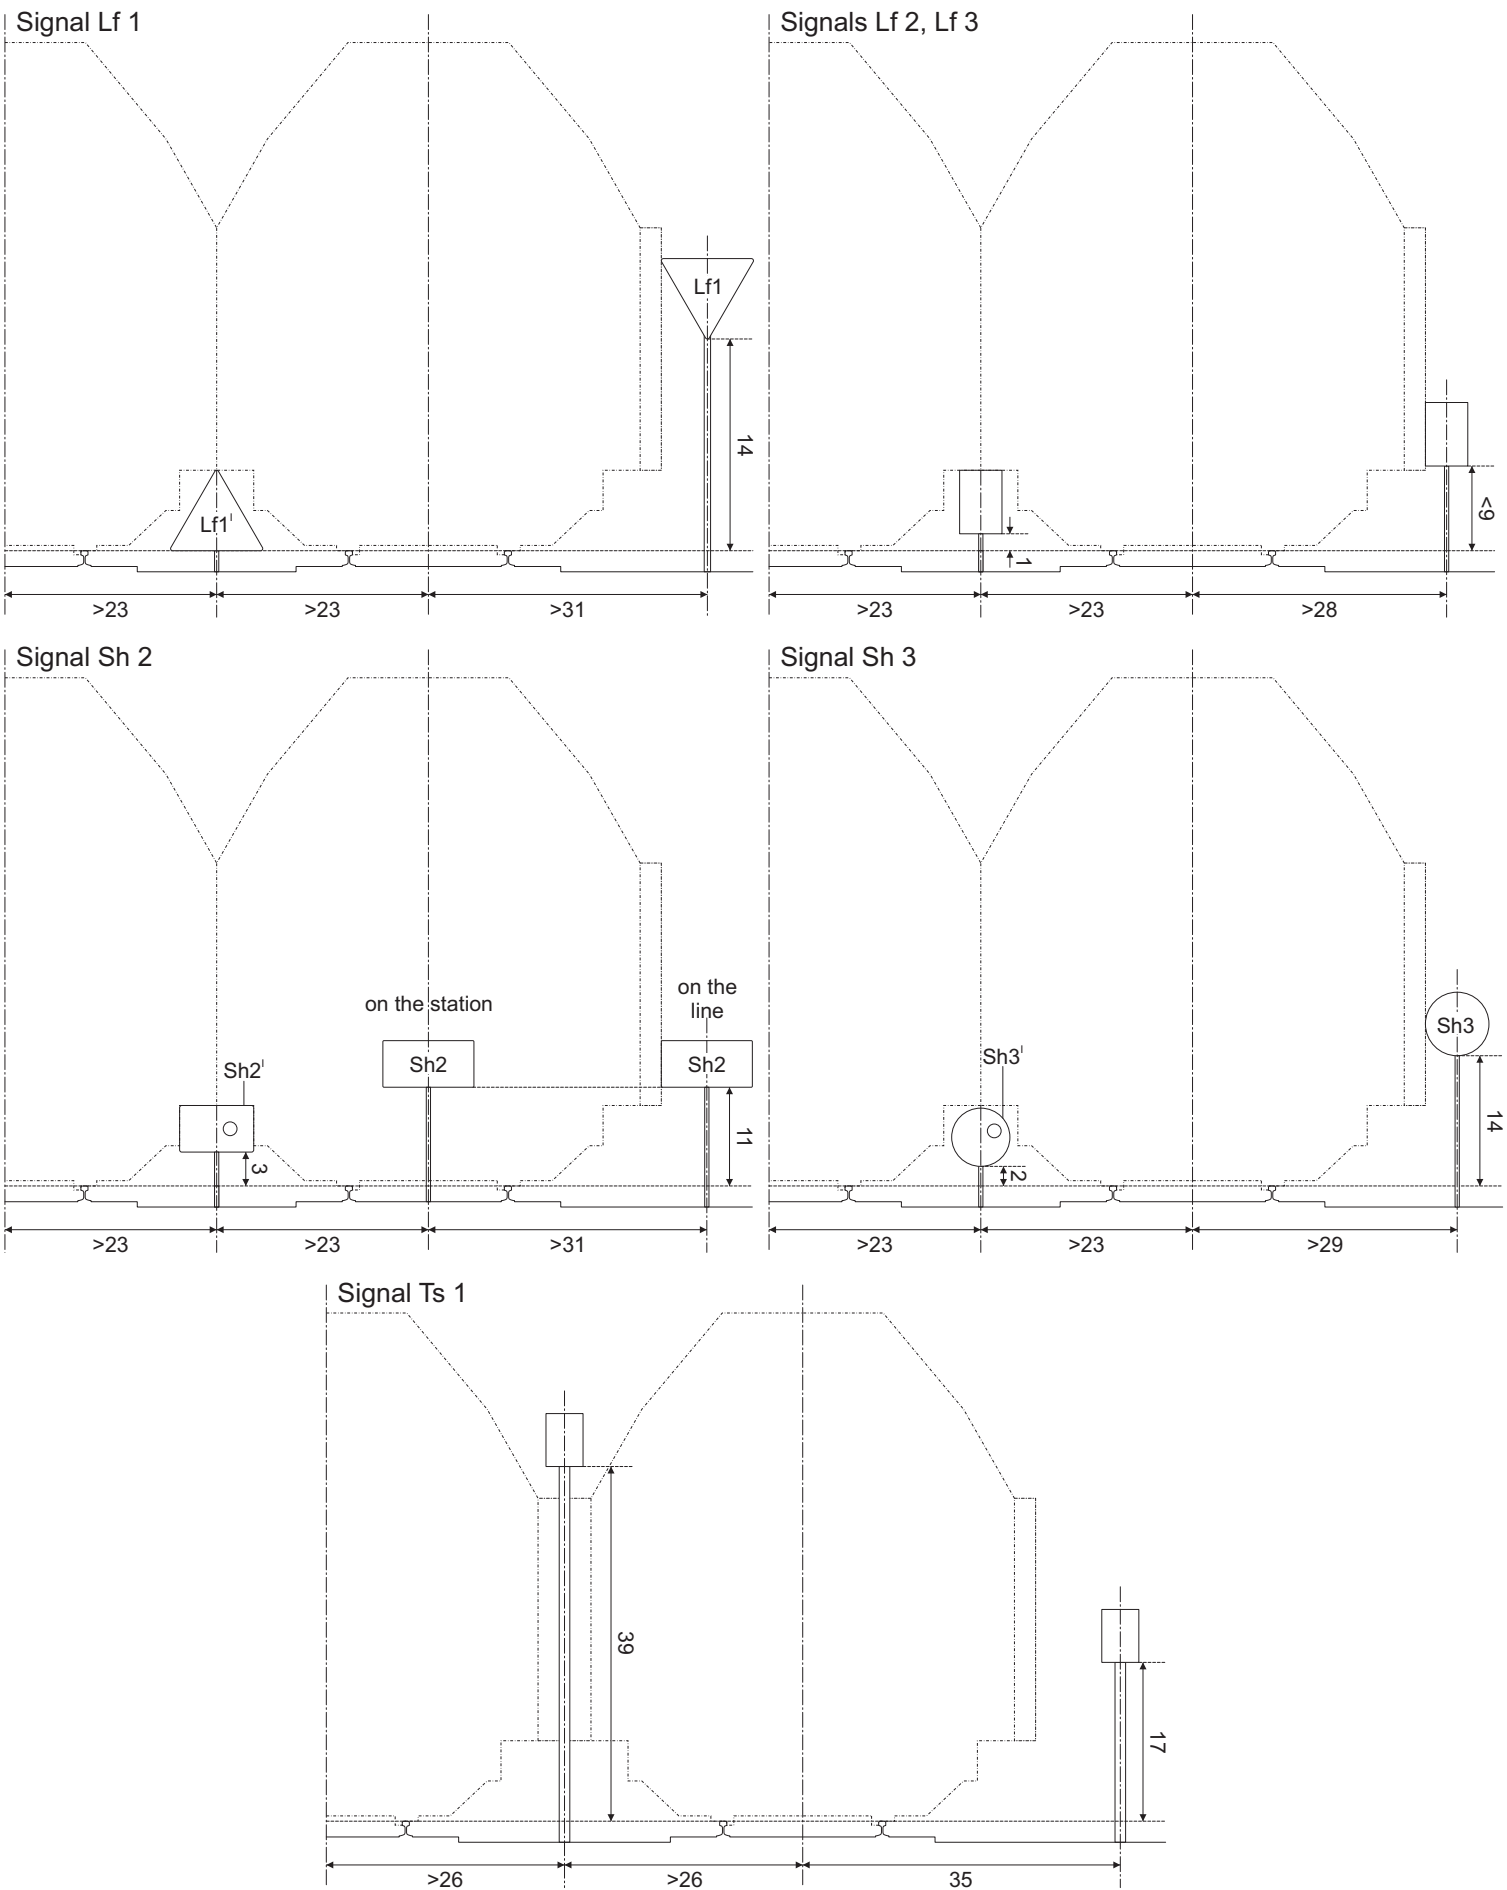

# Railway signals and indicators DRG/DR, 1935-1945, scale 1:87 (H0)

# Railway signals and indicators DRG/DR, 1935-1945, scale 1:87 (H0)

Signals placement against the loading gauge 1/4

## Railway signals and indicators DRG/DR, 1935-1945, scale 1:87 (H0)

Signals placement against the loading gauge 2/4

# Railway signals and indicators DRG/DR, 1935-1945, scale 1:87 (H0)

Signals placement against the loading gauge 4/4