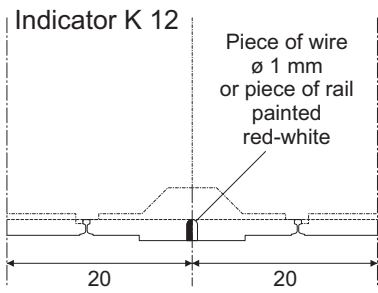

Railway signals and indicators DRG/DR, 1935-1945, scale 1:87 (H0)

Signals placement against the loading gauge 4/4