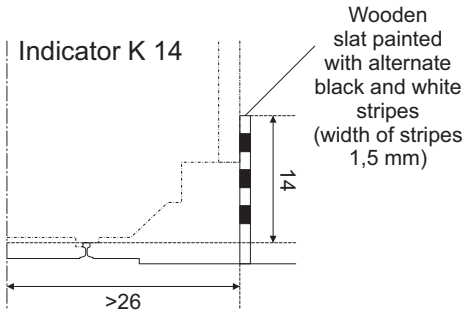

Railway signals and indicators DRG/DR, 1935-1945, scale 1:87 (H0)

Signals placement against the loading gauge 4/4