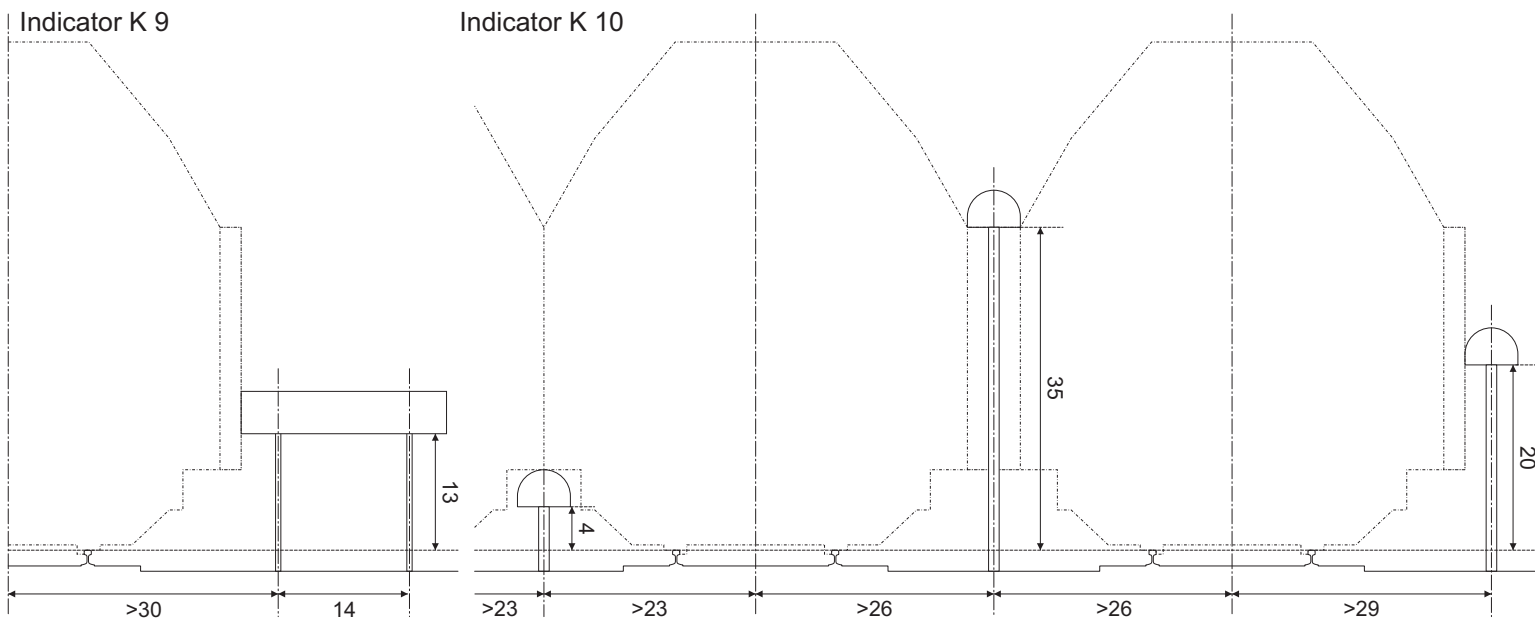

# Railway signals and indicators DRG/DR, 1935-1945, scale 1:87 (H0)

# Railway signals and indicators DRG/DR, 1935-1945, scale 1:87 (H0)

Signals placement against the loading gauge 1/4

## Railway signals and indicators DRG/DR, 1935-1945, scale 1:87 (H0)

Signals placement against the loading gauge 2/4

# Railway signals and indicators DRG/DR, 1935-1945, scale 1:87 (H0)

Signals placement against the loading gauge 4/4