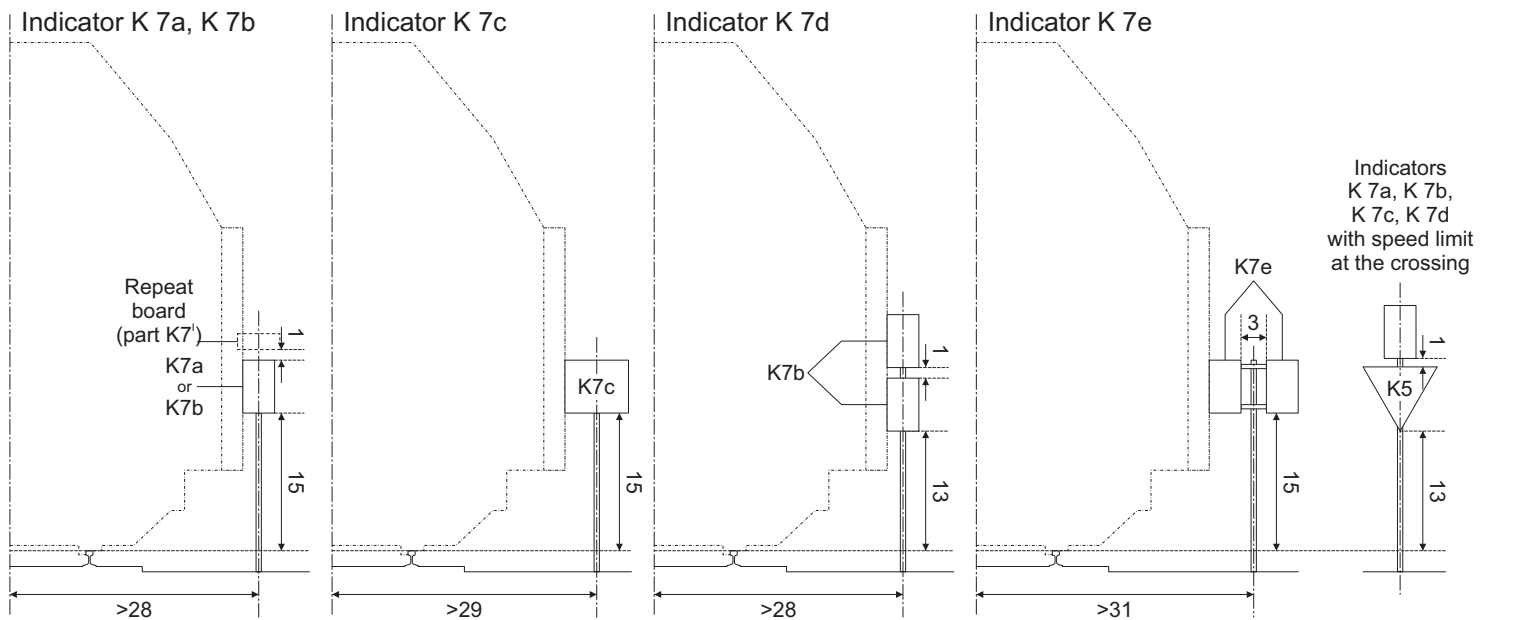

# Railway signals and indicators DRG/DR, 1935-1945, scale 1:87 (H0)

# Railway signals and indicators DRG/DR, 1935-1945, scale 1:87 (H0)

Signals placement against the loading gauge 1/4

## Railway signals and indicators DRG/DR, 1935-1945, scale 1:87 (H0)

Signals placement against the loading gauge 2/4

# Railway signals and indicators DRG/DR, 1935-1945, scale 1:87 (H0)

Signals placement against the loading gauge 4/4