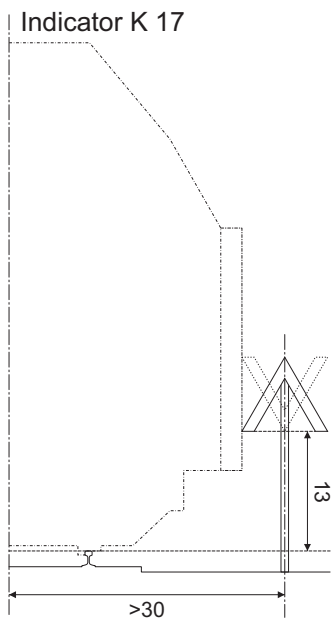

Railway signals and indicators DRG/DR, 1935-1945, scale 1:87 (H0)

Signals placement against the loading gauge 4/4