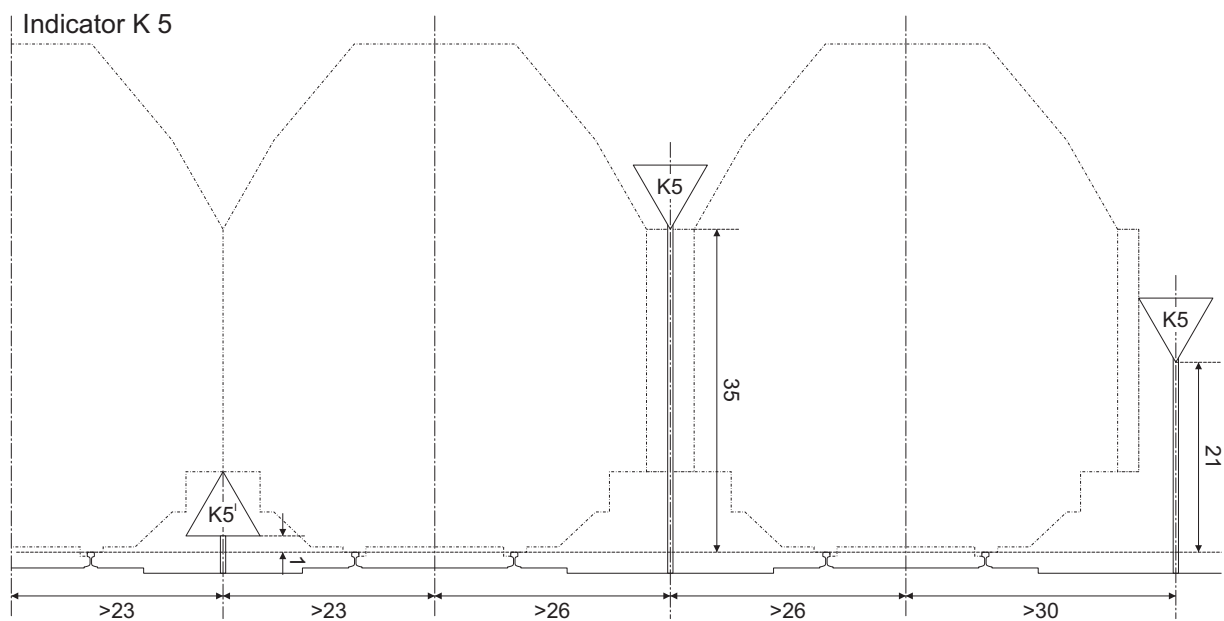

# Railway signals and indicators DRG/DR, 1935-1945, scale 1:87 (H0)

# Railway signals and indicators DRG/DR, 1935-1945, scale 1:87 (H0)

Signals placement against the loading gauge 1/4

## Railway signals and indicators DRG/DR, 1935-1945, scale 1:87 (H0)

Signals placement against the loading gauge 2/4

# Railway signals and indicators DRG/DR, 1935-1945, scale 1:87 (H0)

Signals placement against the loading gauge 4/4