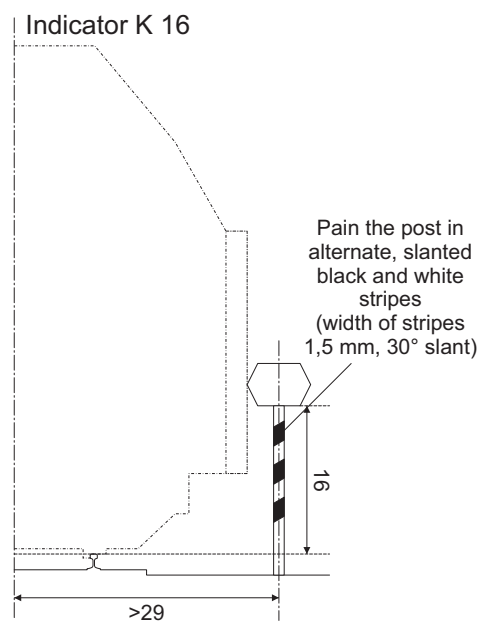

Railway signals and indicators DRG/DR, 1935-1945, scale 1:87 (H0)

Signals placement against the loading gauge 4/4