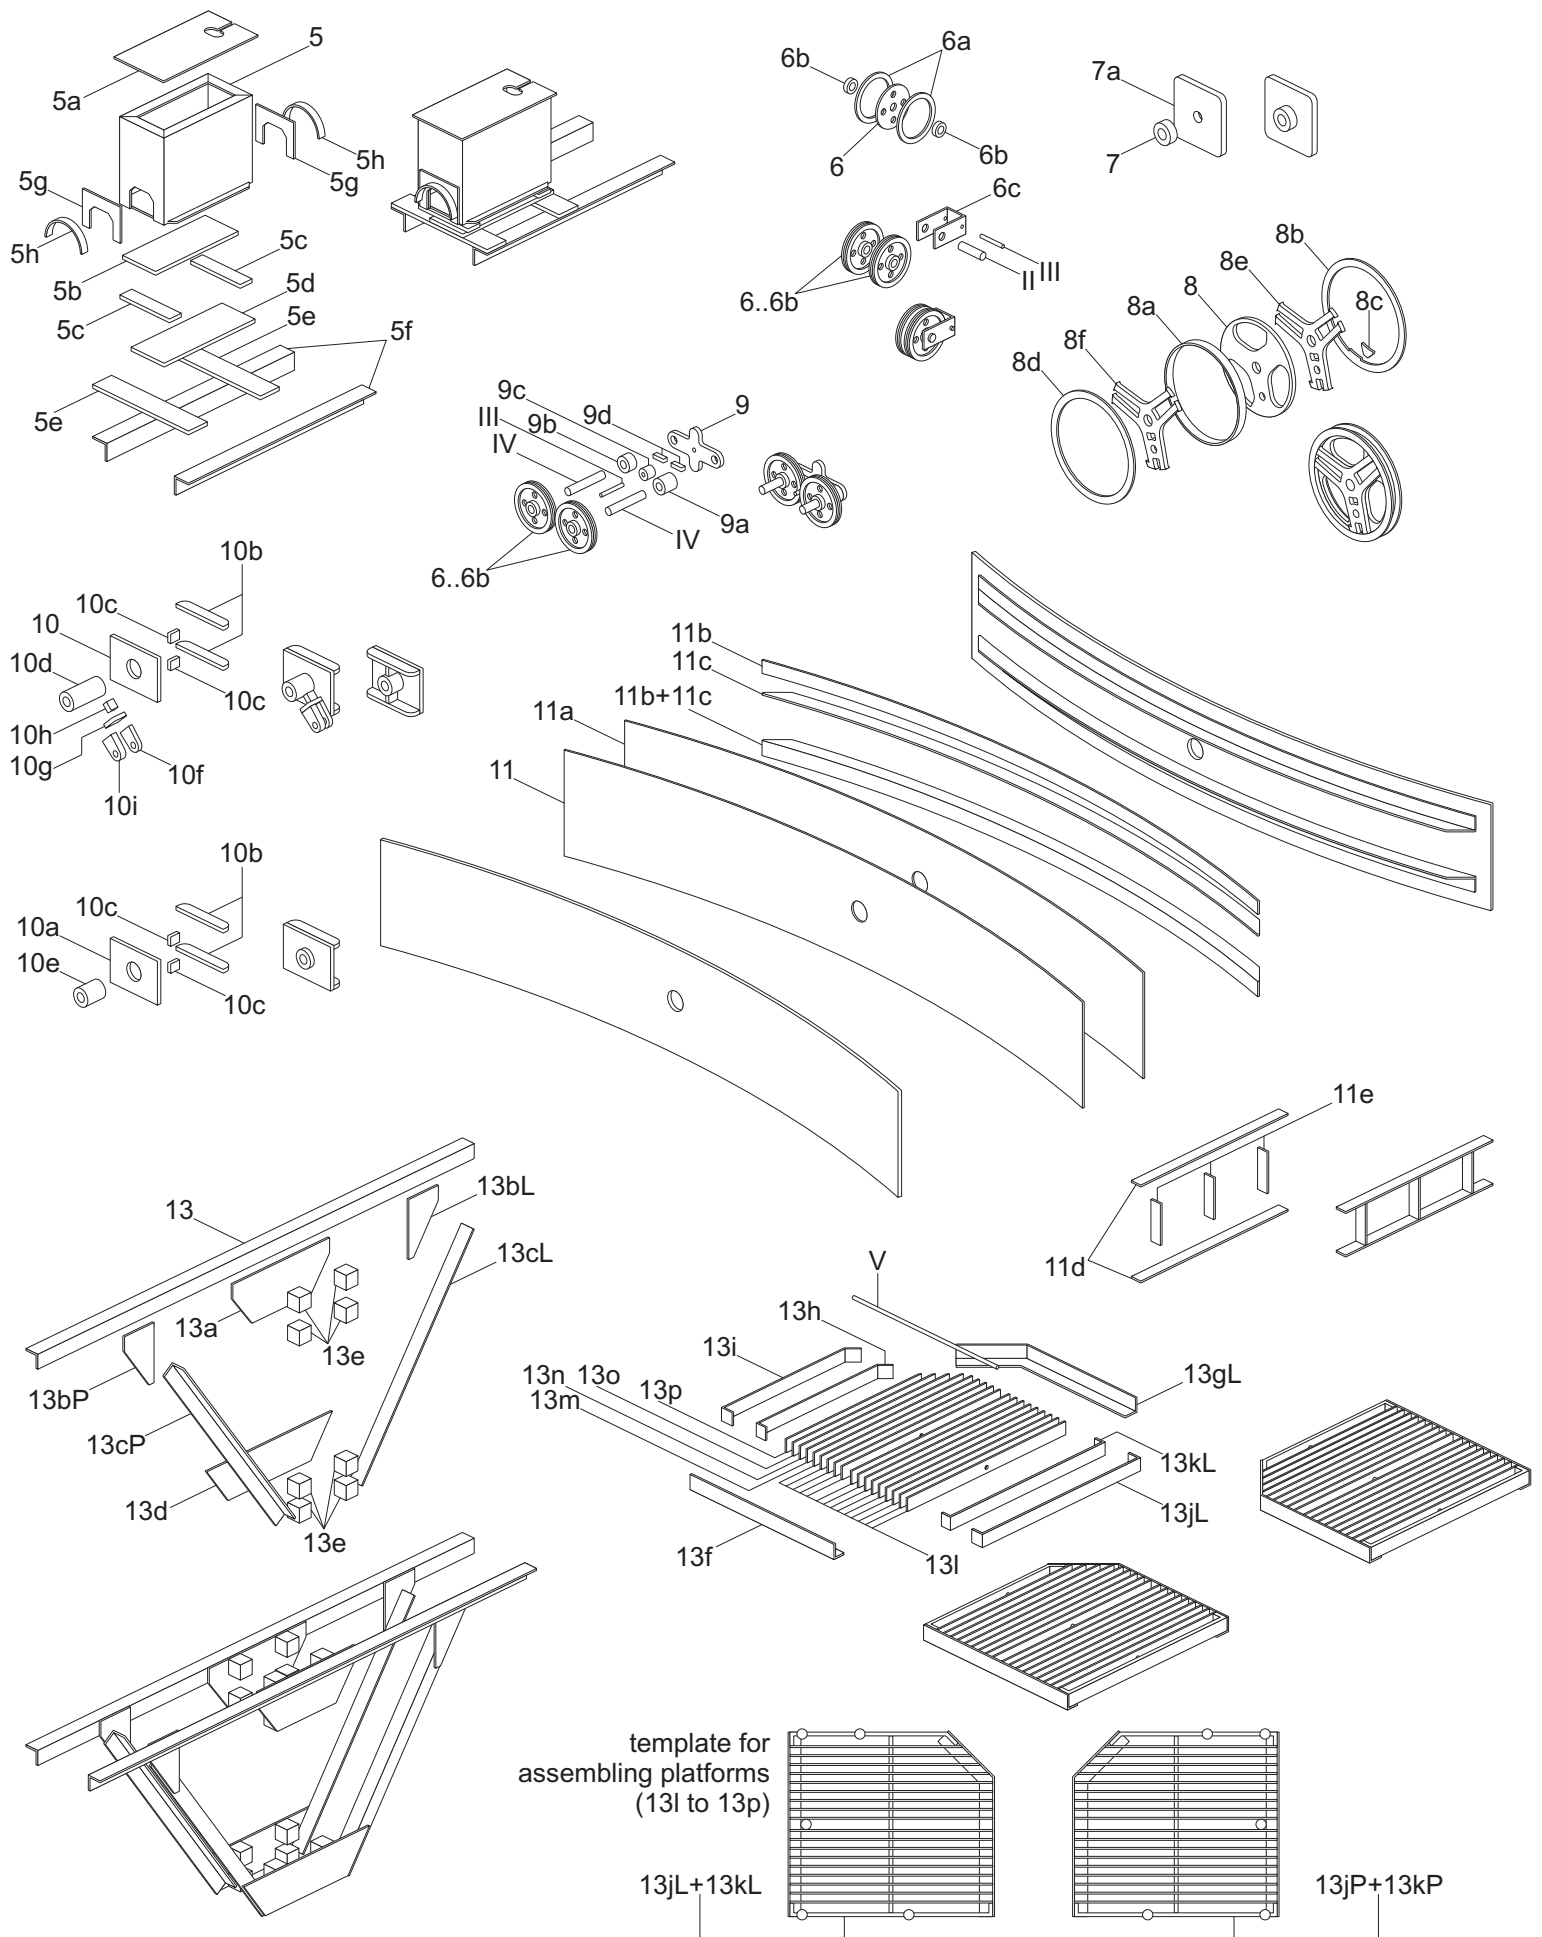

# Hump shunting signal on narrow post, scale 1:25

Author: Paweł Adamowicz (<http://pkprepo.net/>), 2012, selected rights reserved 

Hump shunting signal on narrow post, scale 1:25

# Hump shunting signal on narrow post, scale 1:25

Assembly manual 1/4

# Hump shunting signal on narrow post, scale 1:25

Assembly manual 2/4