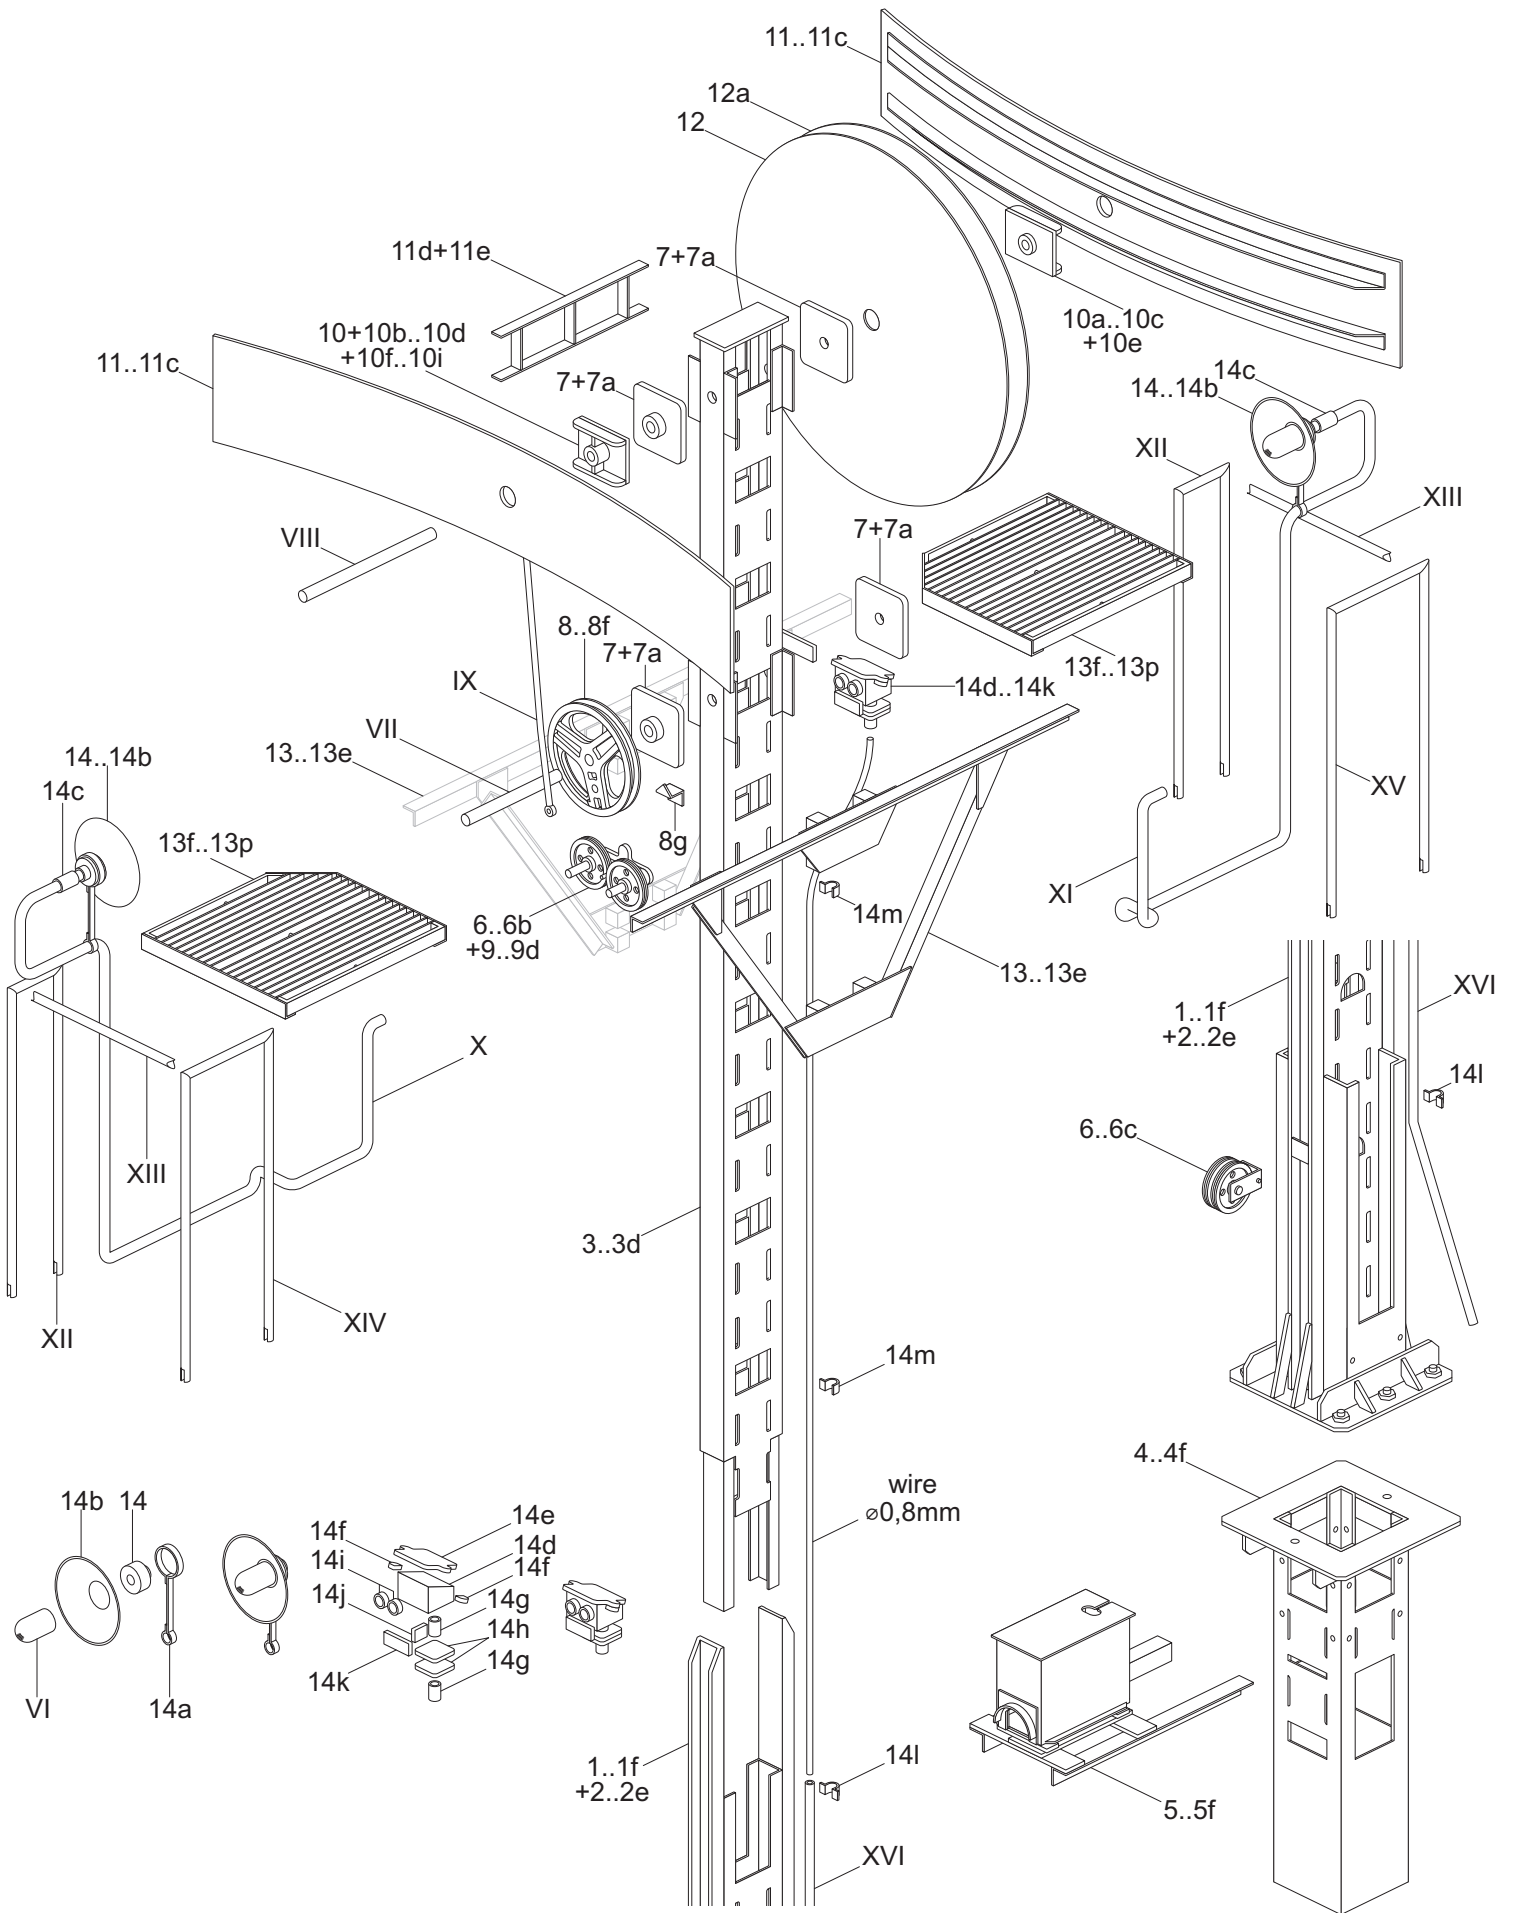

# Hump shunting signal on narrow post, scale 1:25

Author: Paweł Adamowicz (<http://pkprepo.net/>), 2012, selected rights reserved 

Hump shunting signal on narrow post, scale 1:25

# Hump shunting signal on narrow post, scale 1:25

Assembly manual 1/4

# Hump shunting signal on narrow post, scale 1:25

Assembly manual 2/4

# Hump shunting signal on narrow post, scale 1:25

Assembly manual 3/4