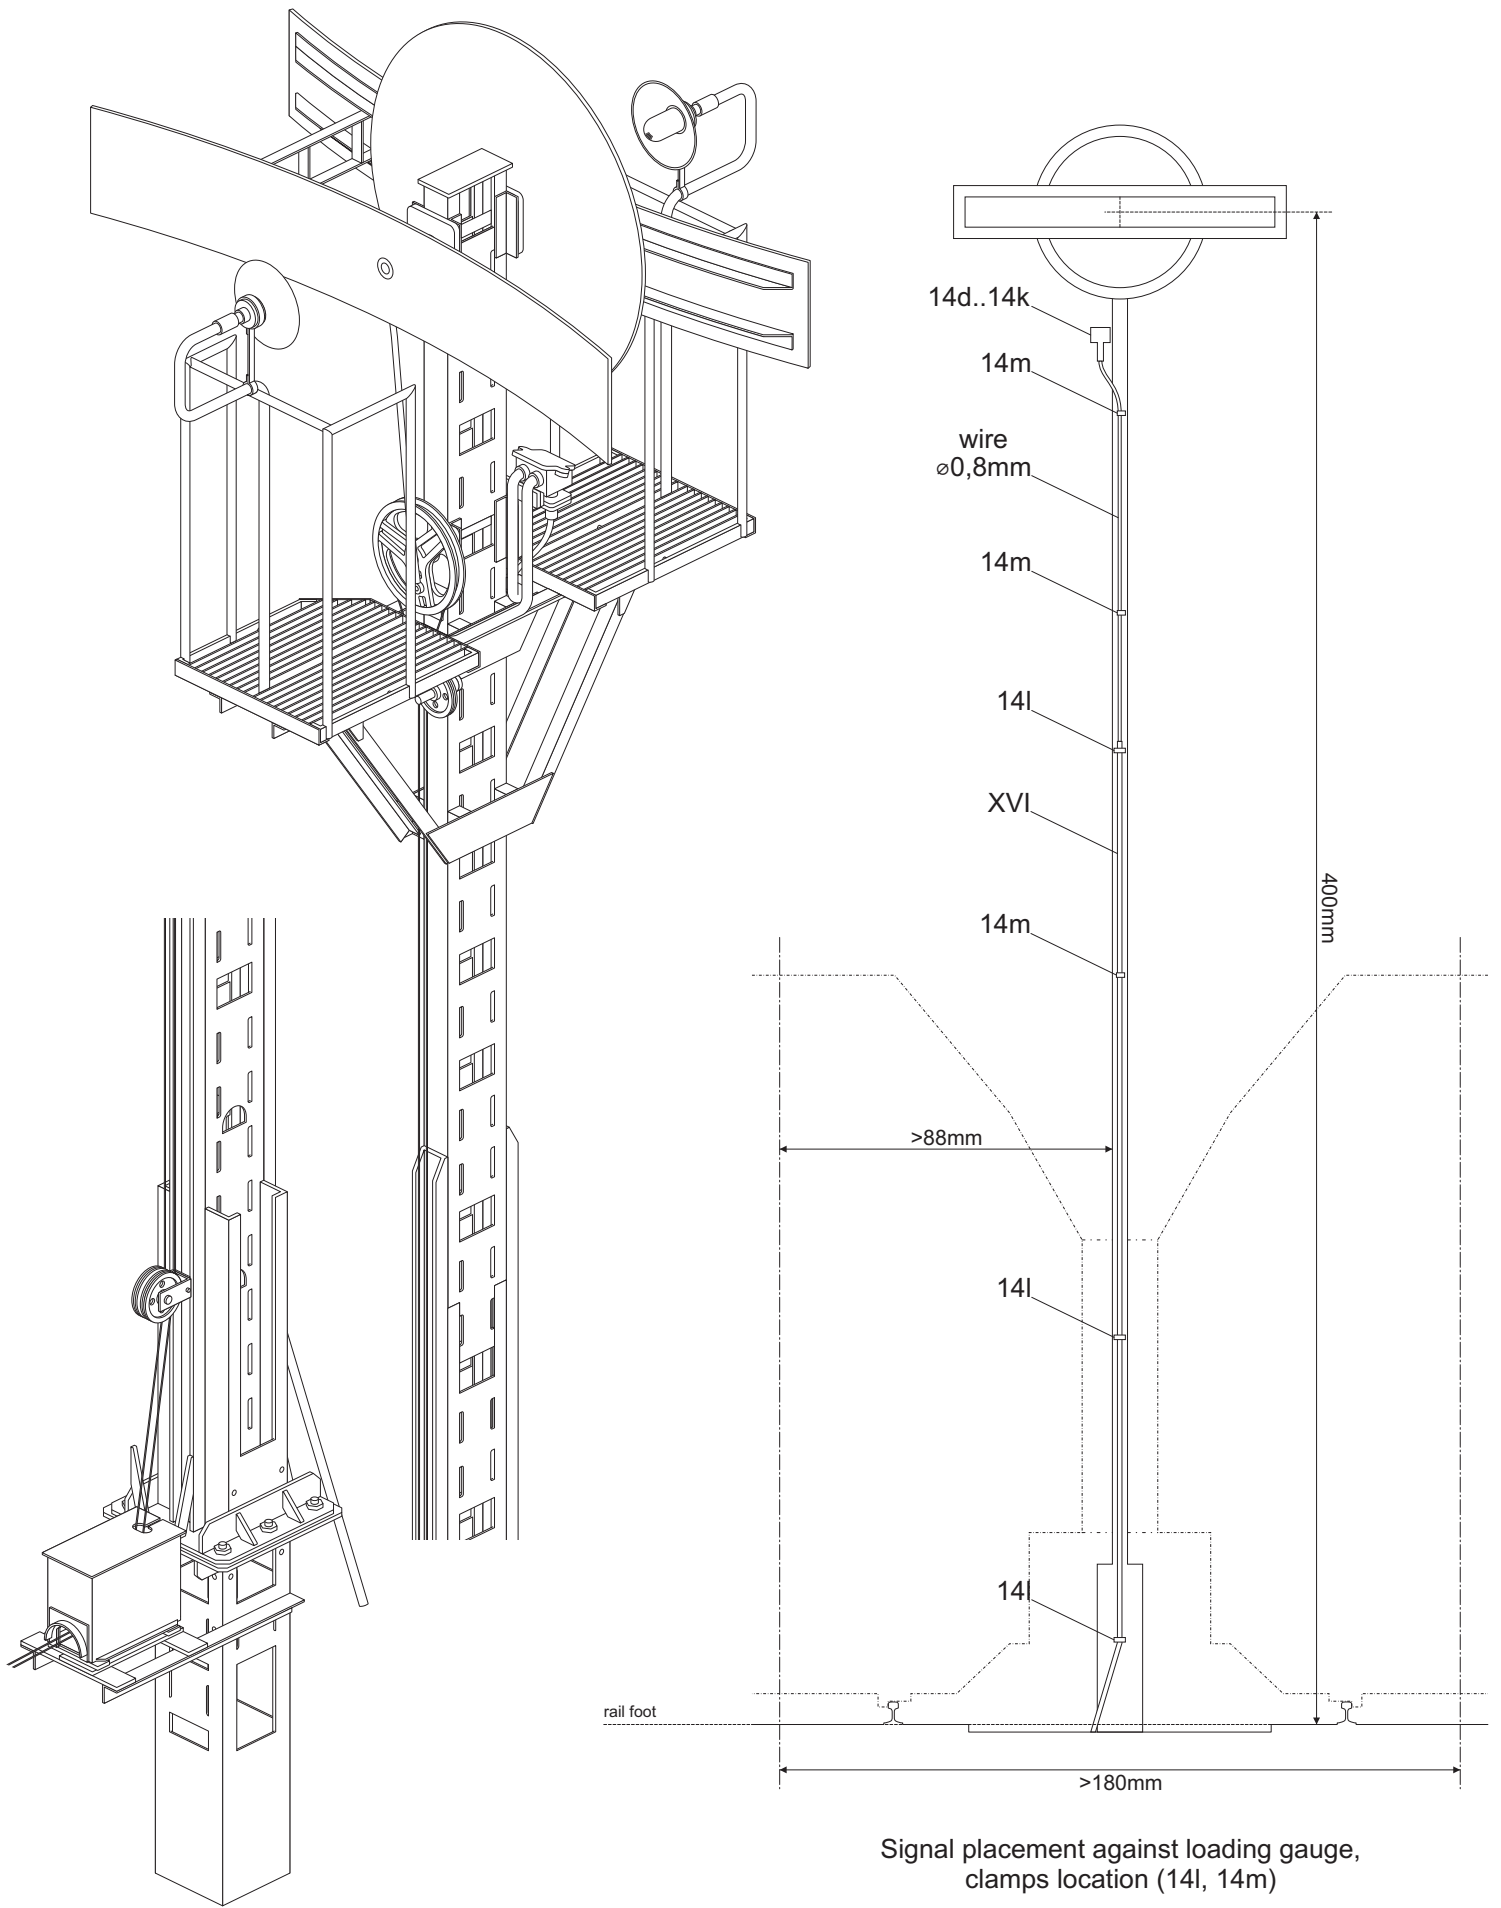

Hump shunting signal on narrow post, scale 1:25

Assembly manual 4/4