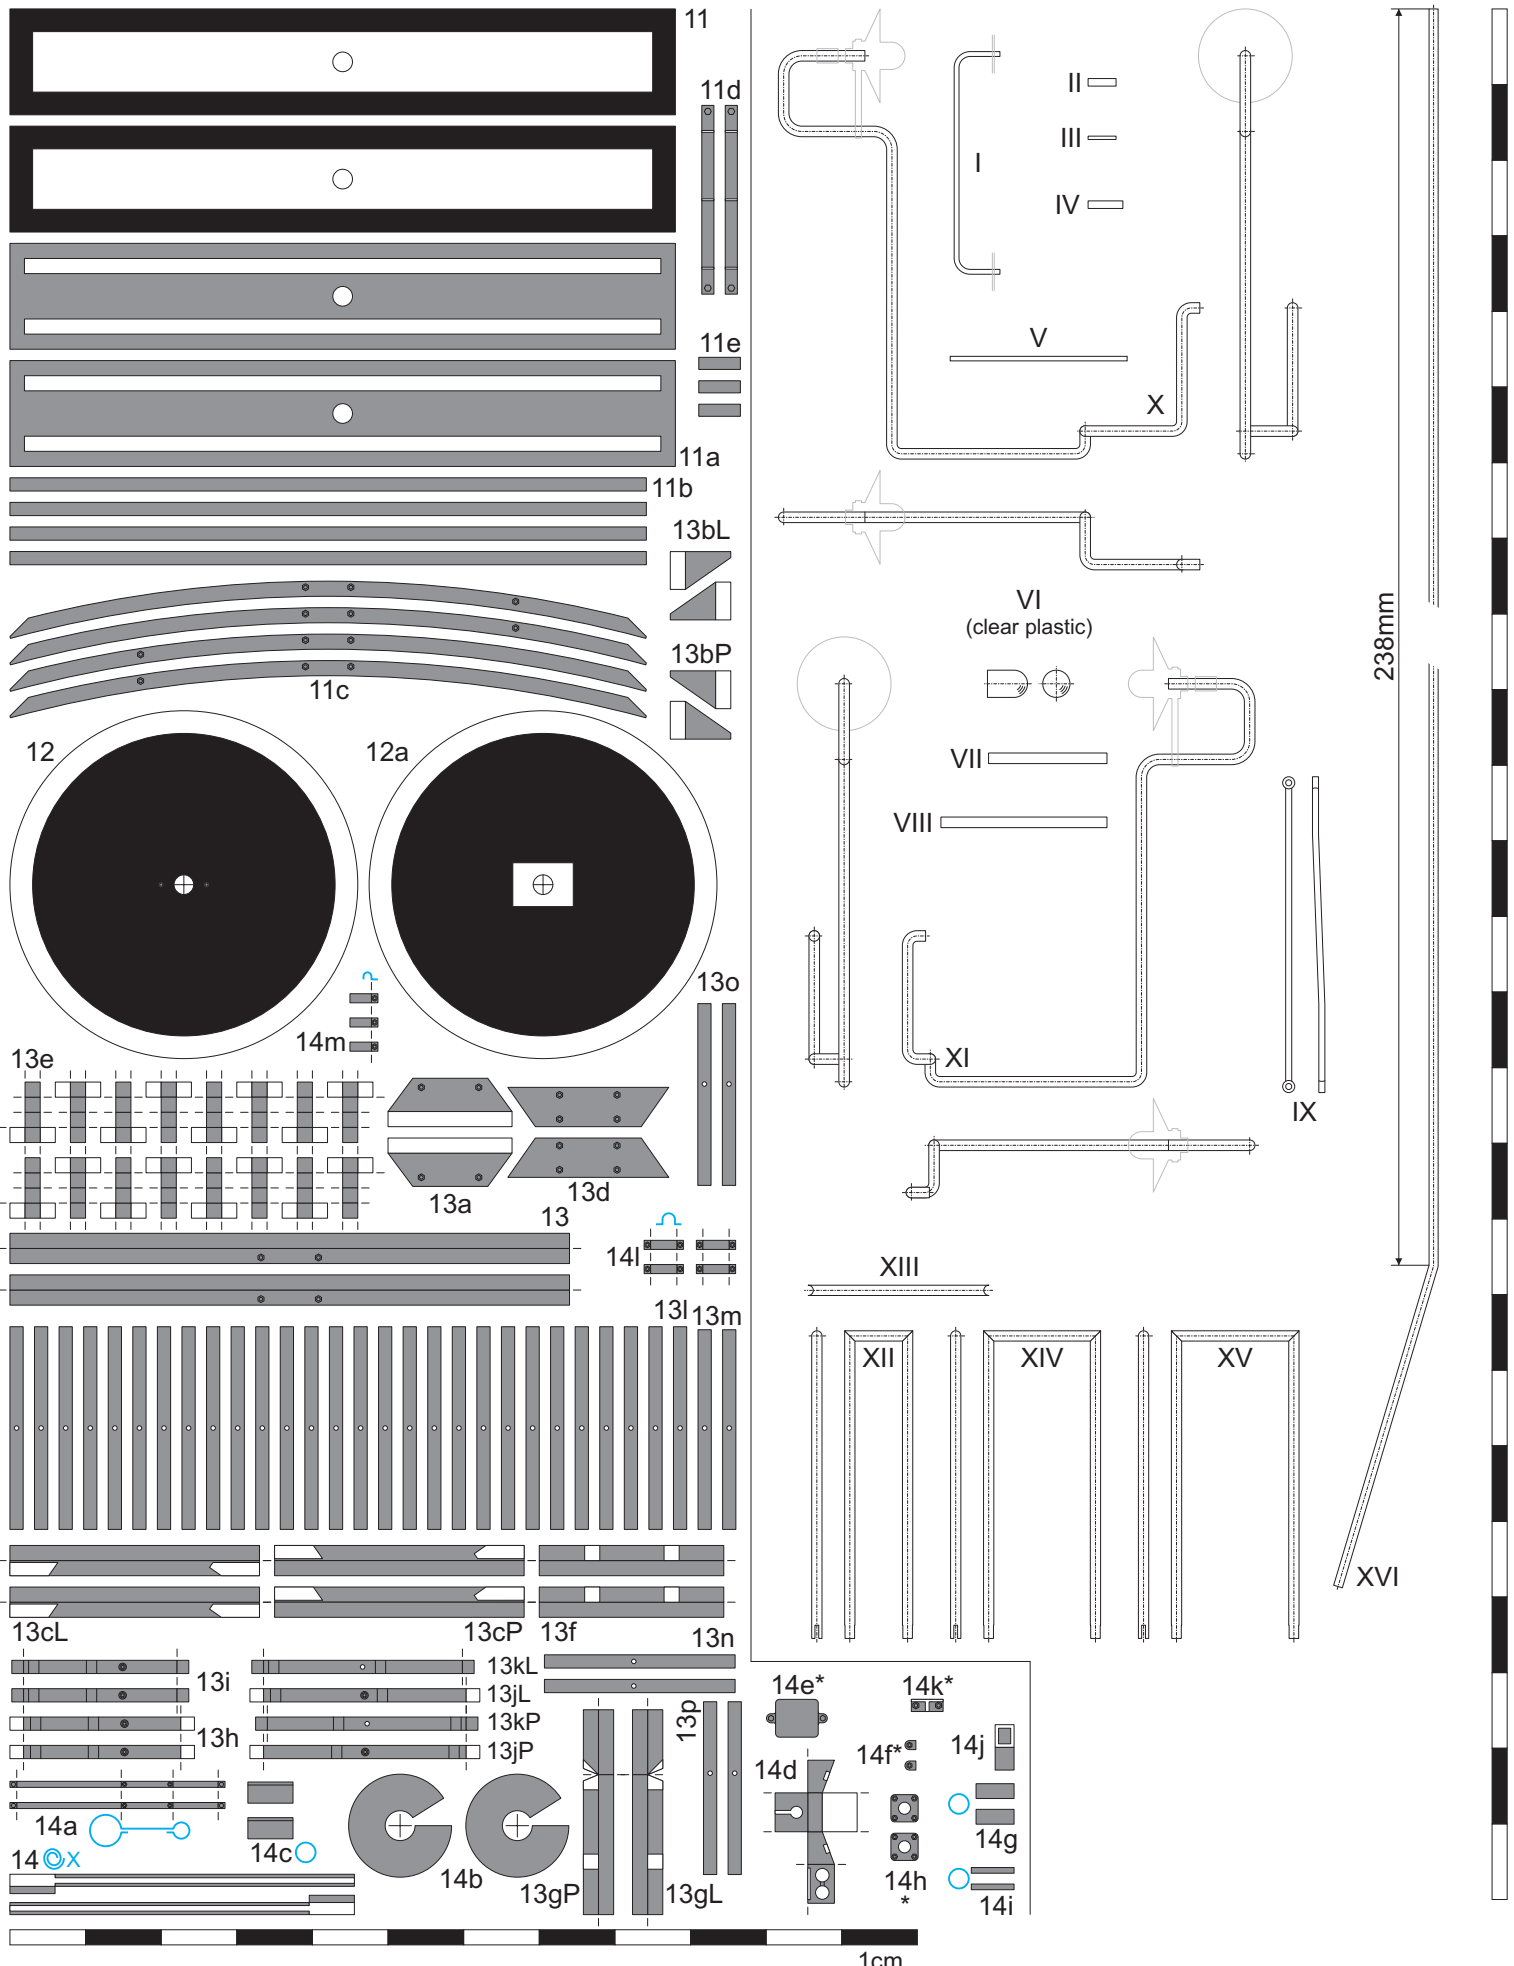

# Hump shunting signal on narrow post, scale 1:25

Author: Paweł Adamowicz (<http://pkprepo.net/>), 2012, selected rights reserved 

Hump shunting signal on narrow post, scale 1:25

# Hump shunting signal on narrow post, scale 1:25

Assembly manual 1/4