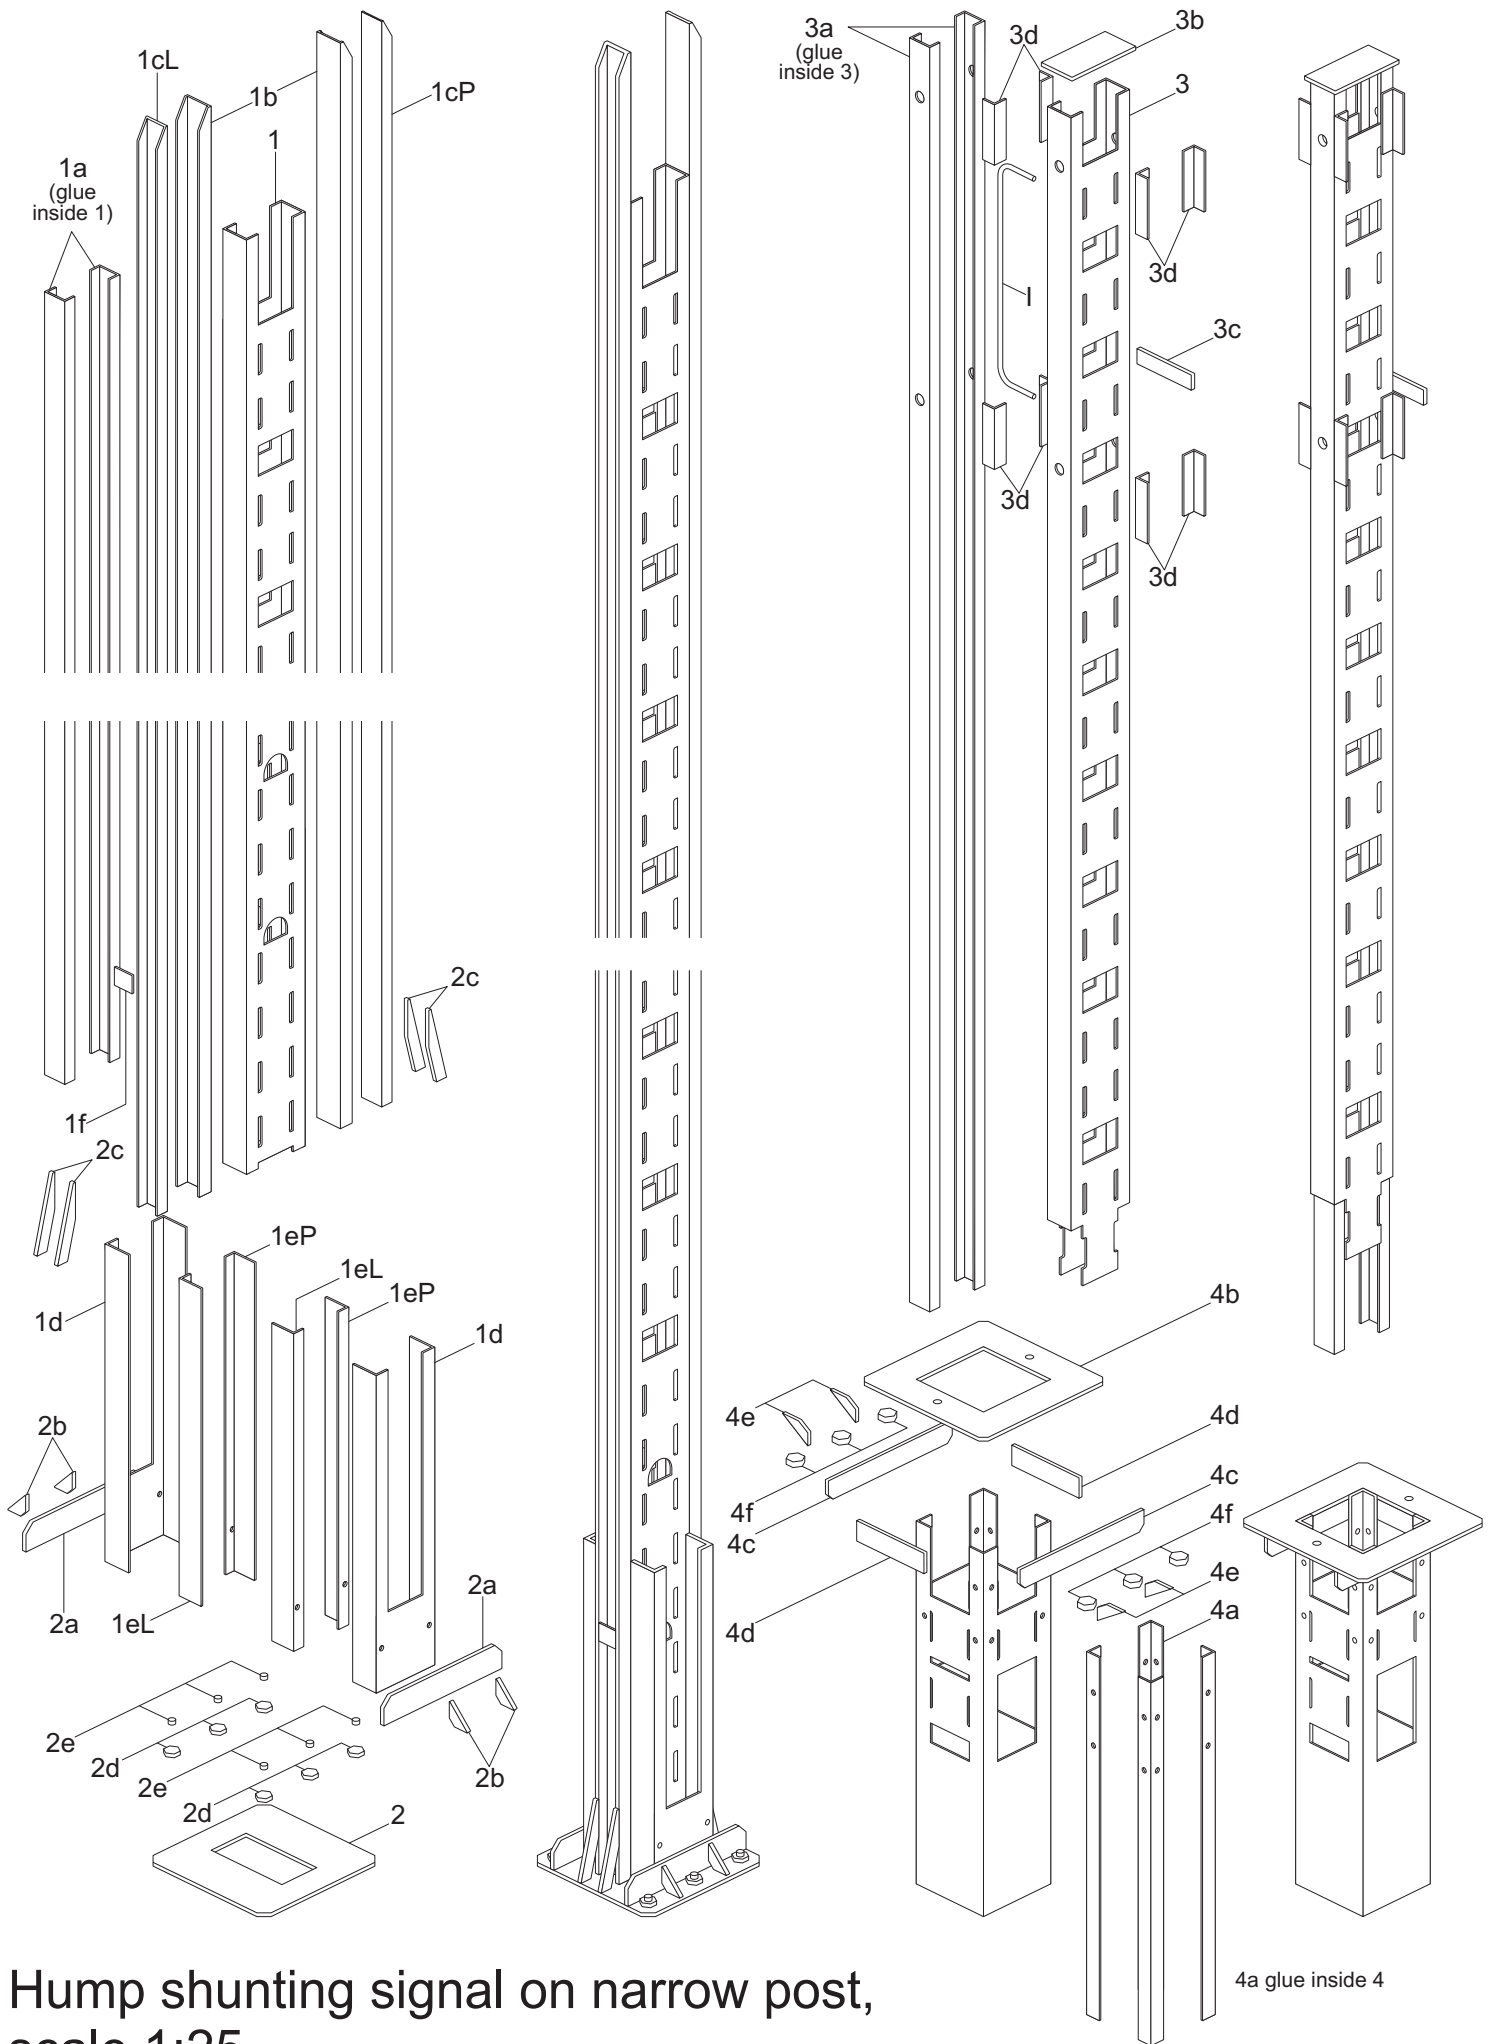

# Hump shunting signal on narrow post, scale 1:25

Author: Paweł Adamowicz (<http://pkprepo.net/>), 2012, selected rights reserved 

Hump shunting signal on narrow post, scale 1:25

# Hump shunting signal on narrow post, scale 1:25

Assembly manual 1/4