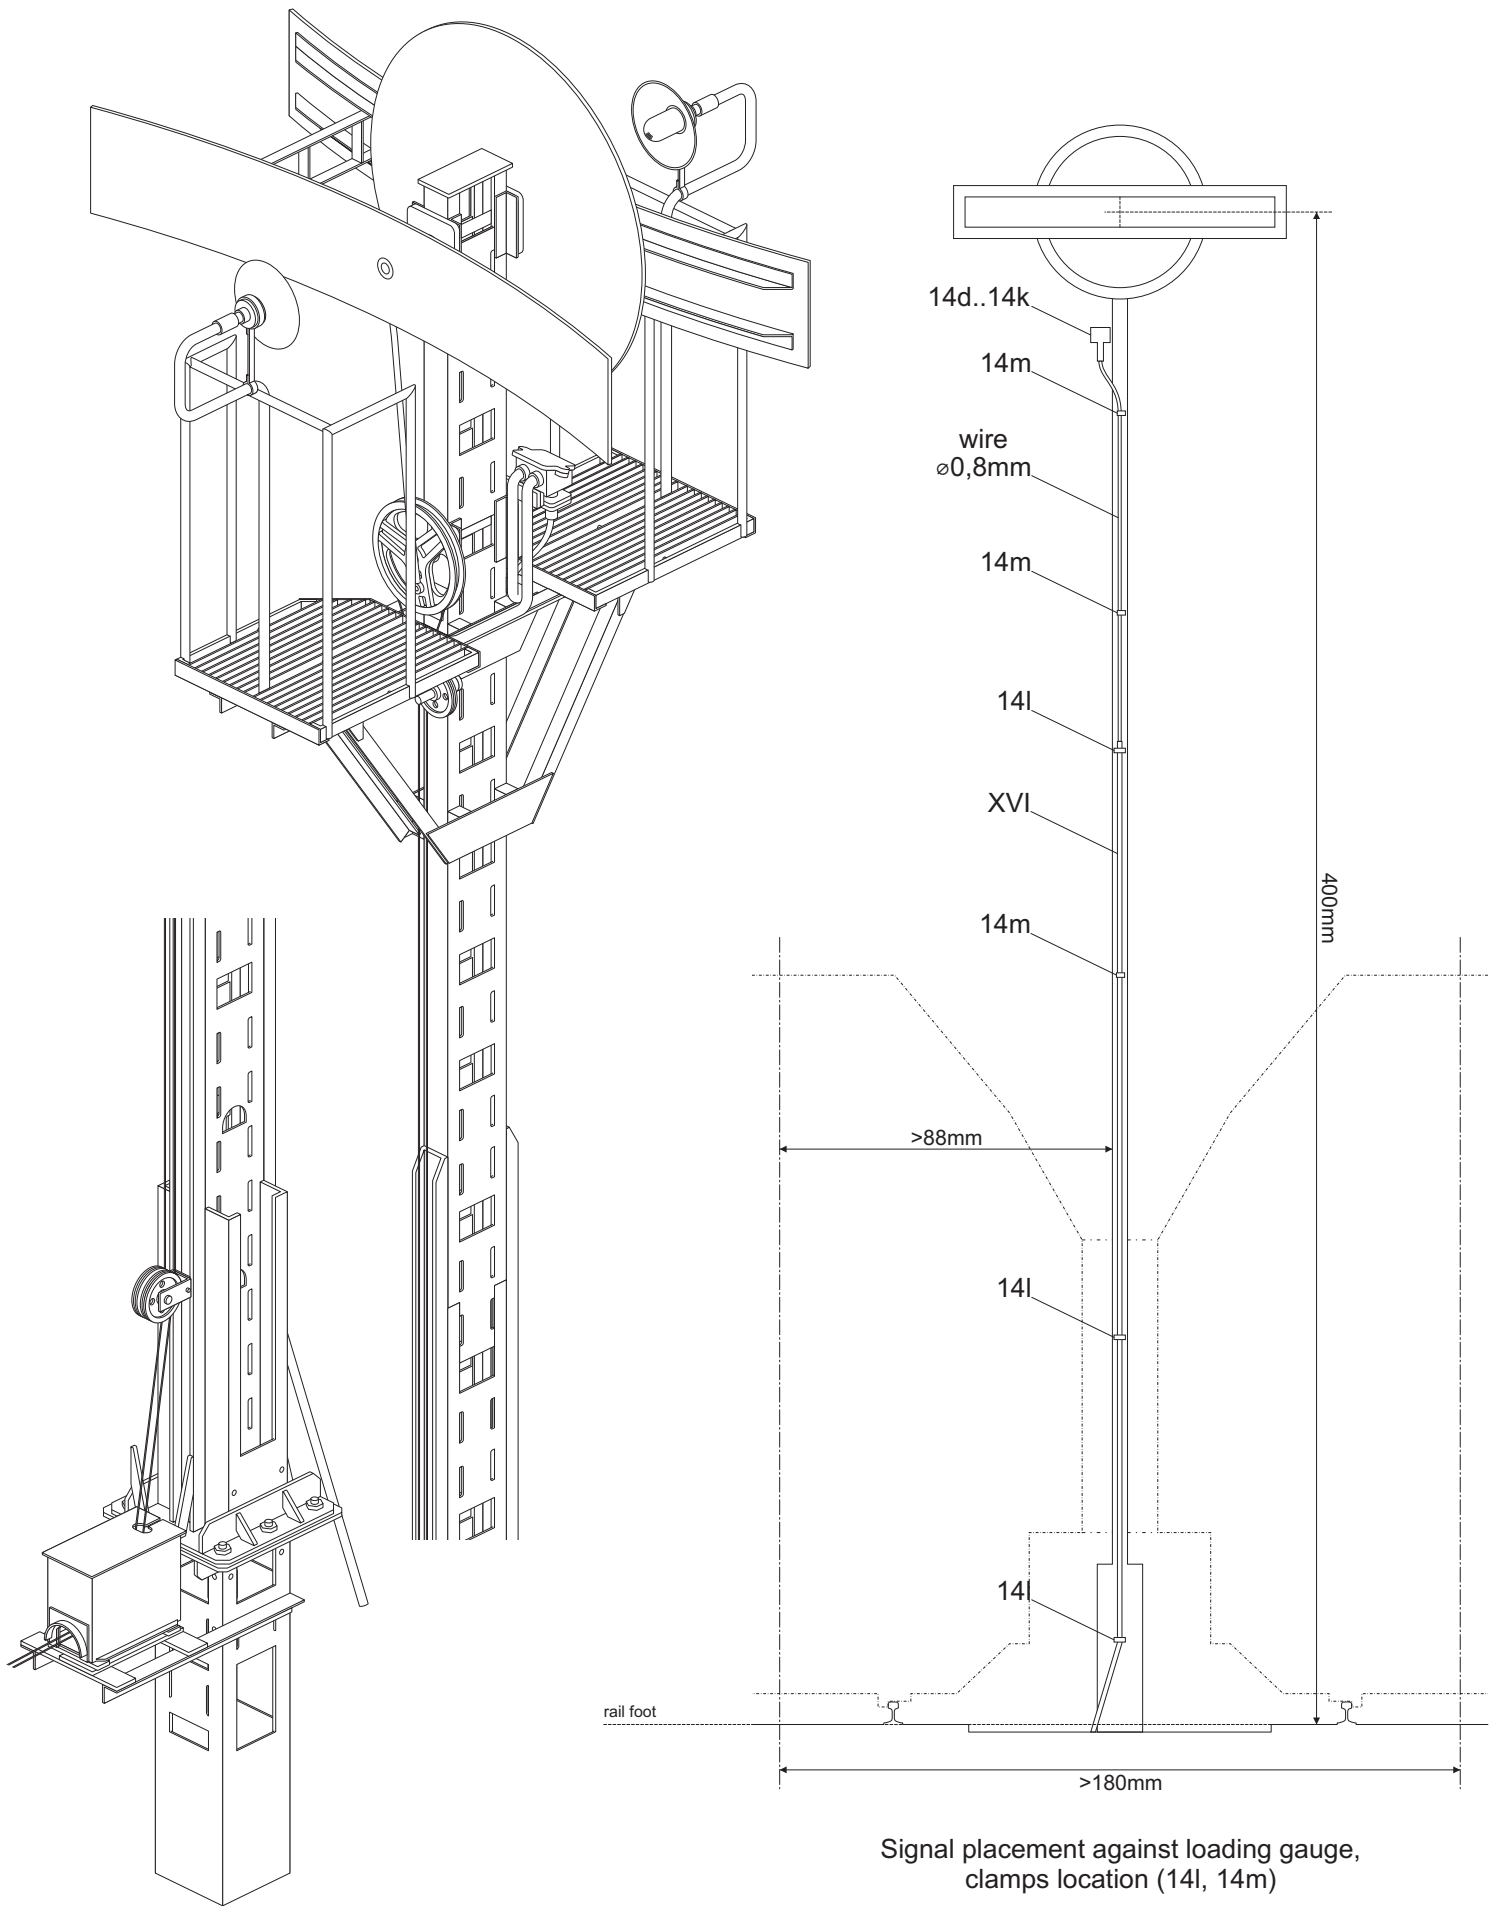

Hump shunting signal on narrow post, scale 1:25

Author: Paweł Adamowicz (<http://pkprepo.net/>), 2012, selected rights reserved 

Hump shunting signal on narrow post, scale 1:25

Hump shunting signal on narrow post, scale 1:25

Assembly manual 1/4

Hump shunting signal on narrow post, scale 1:25

Assembly manual 2/4

Hump shunting signal on narrow post, scale 1:25

Assembly manual 3/4

Hump shunting signal on narrow post, scale 1:25

Assembly manual 4/4