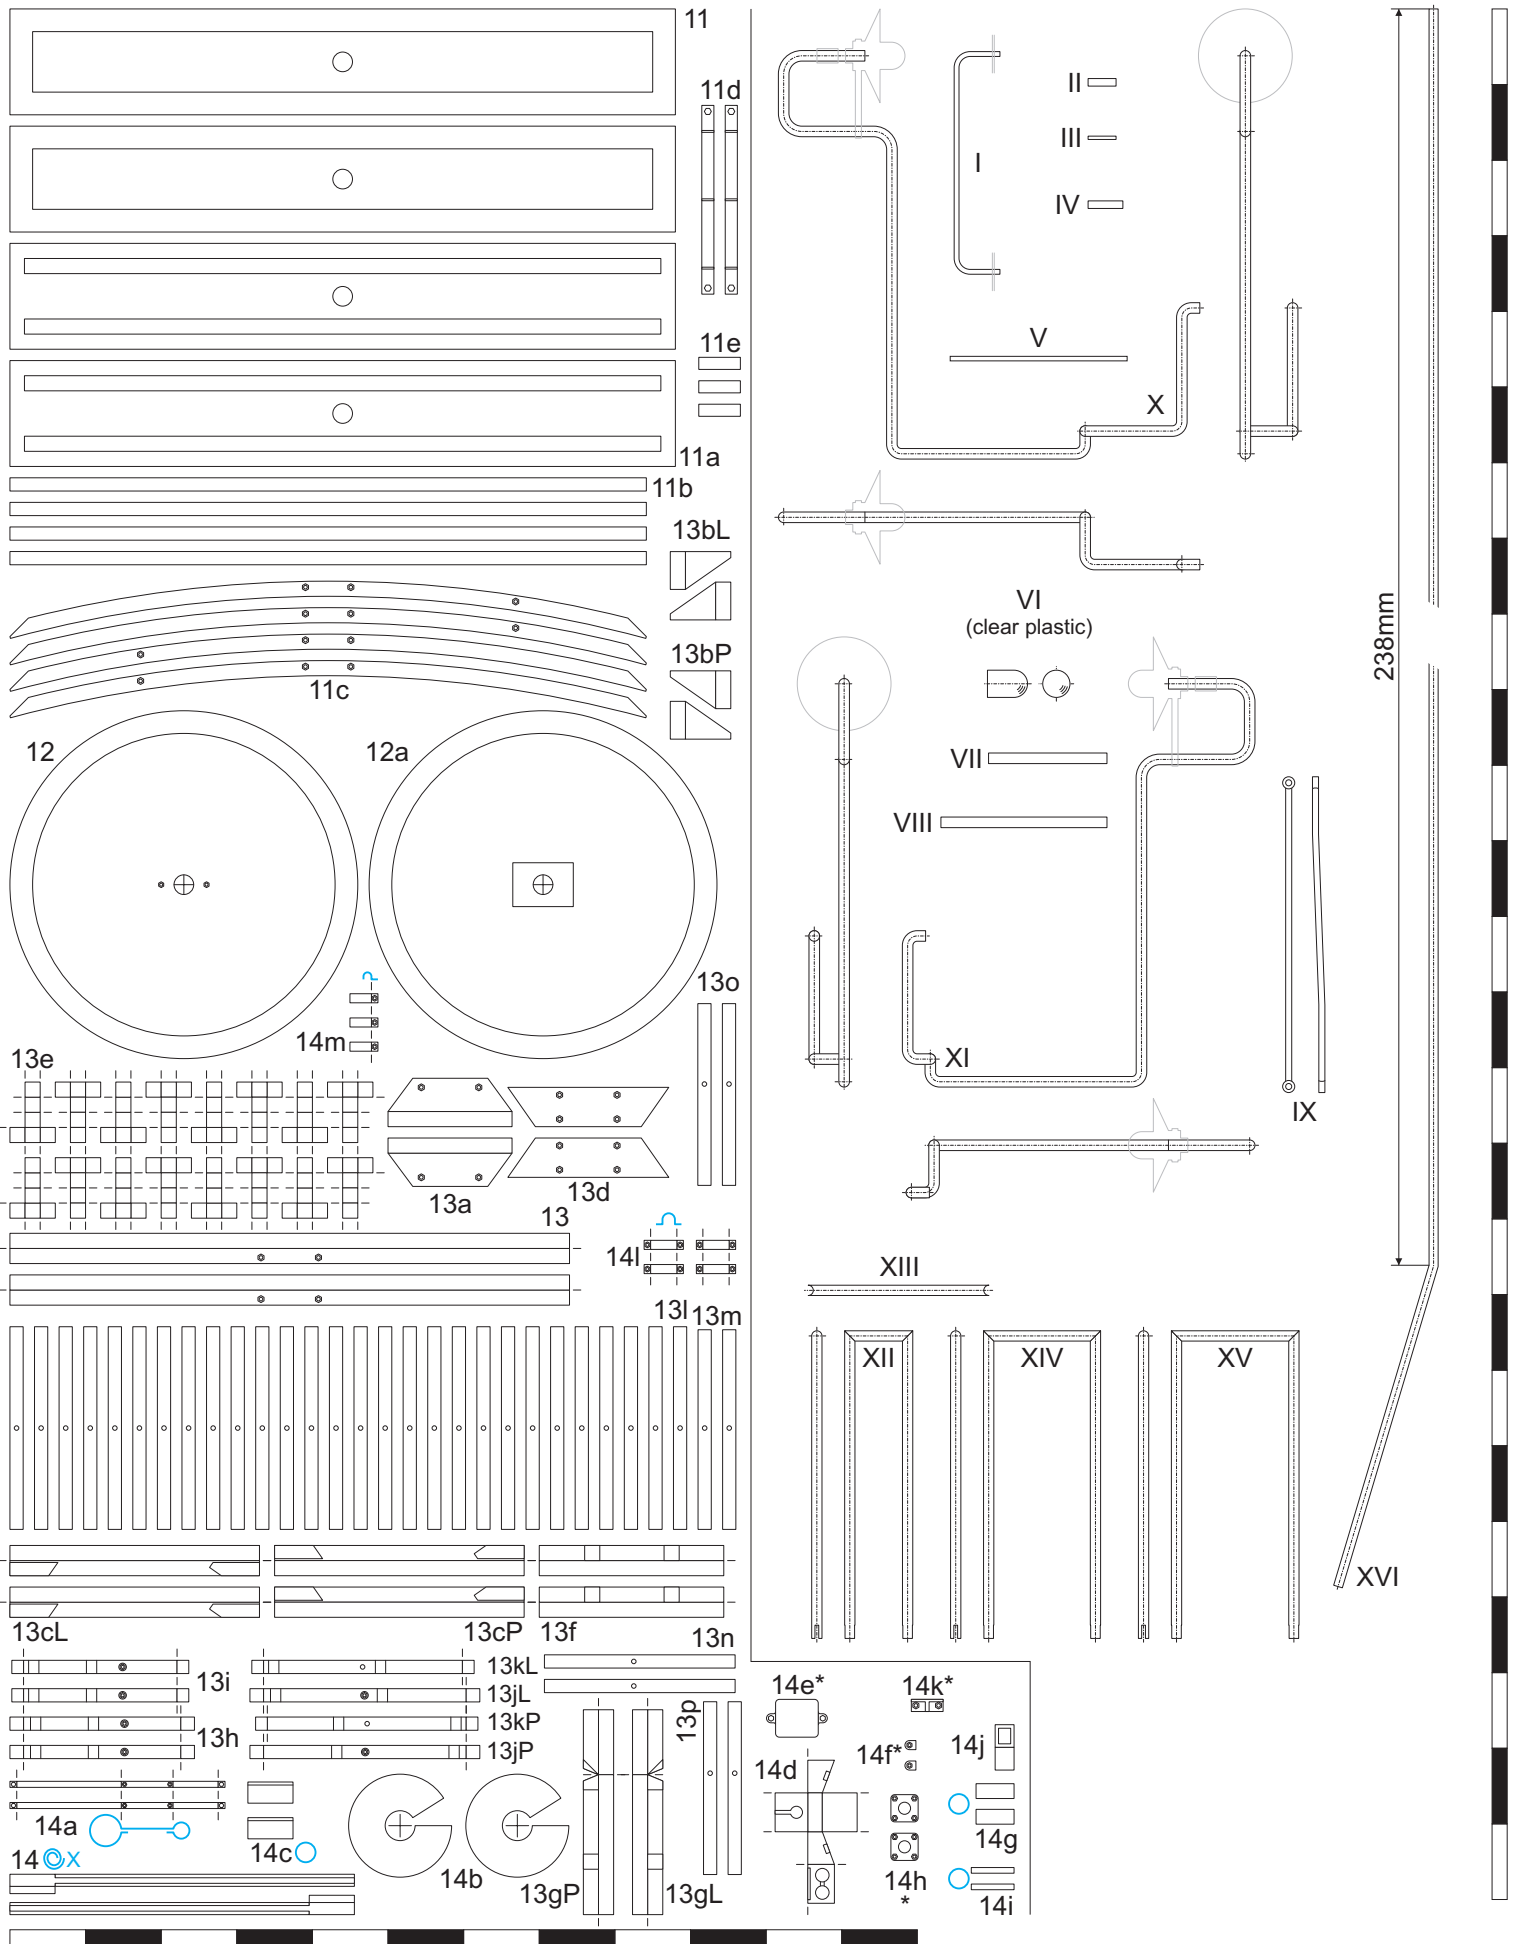

Hump shunting signal on narrow post, scale 1:25

Author: Paweł Adamowicz (<http://pkprepo.net/>), 2012, selected rights reserved 

Hump shunting signal on narrow post, scale 1:25

Hump shunting signal on narrow post, scale 1:25

Assembly manual 1/4

Hump shunting signal on narrow post, scale 1:25

Assembly manual 2/4

Hump shunting signal on narrow post, scale 1:25

Assembly manual 3/4

Hump shunting signal on narrow post, scale 1:25

Assembly manual 4/4