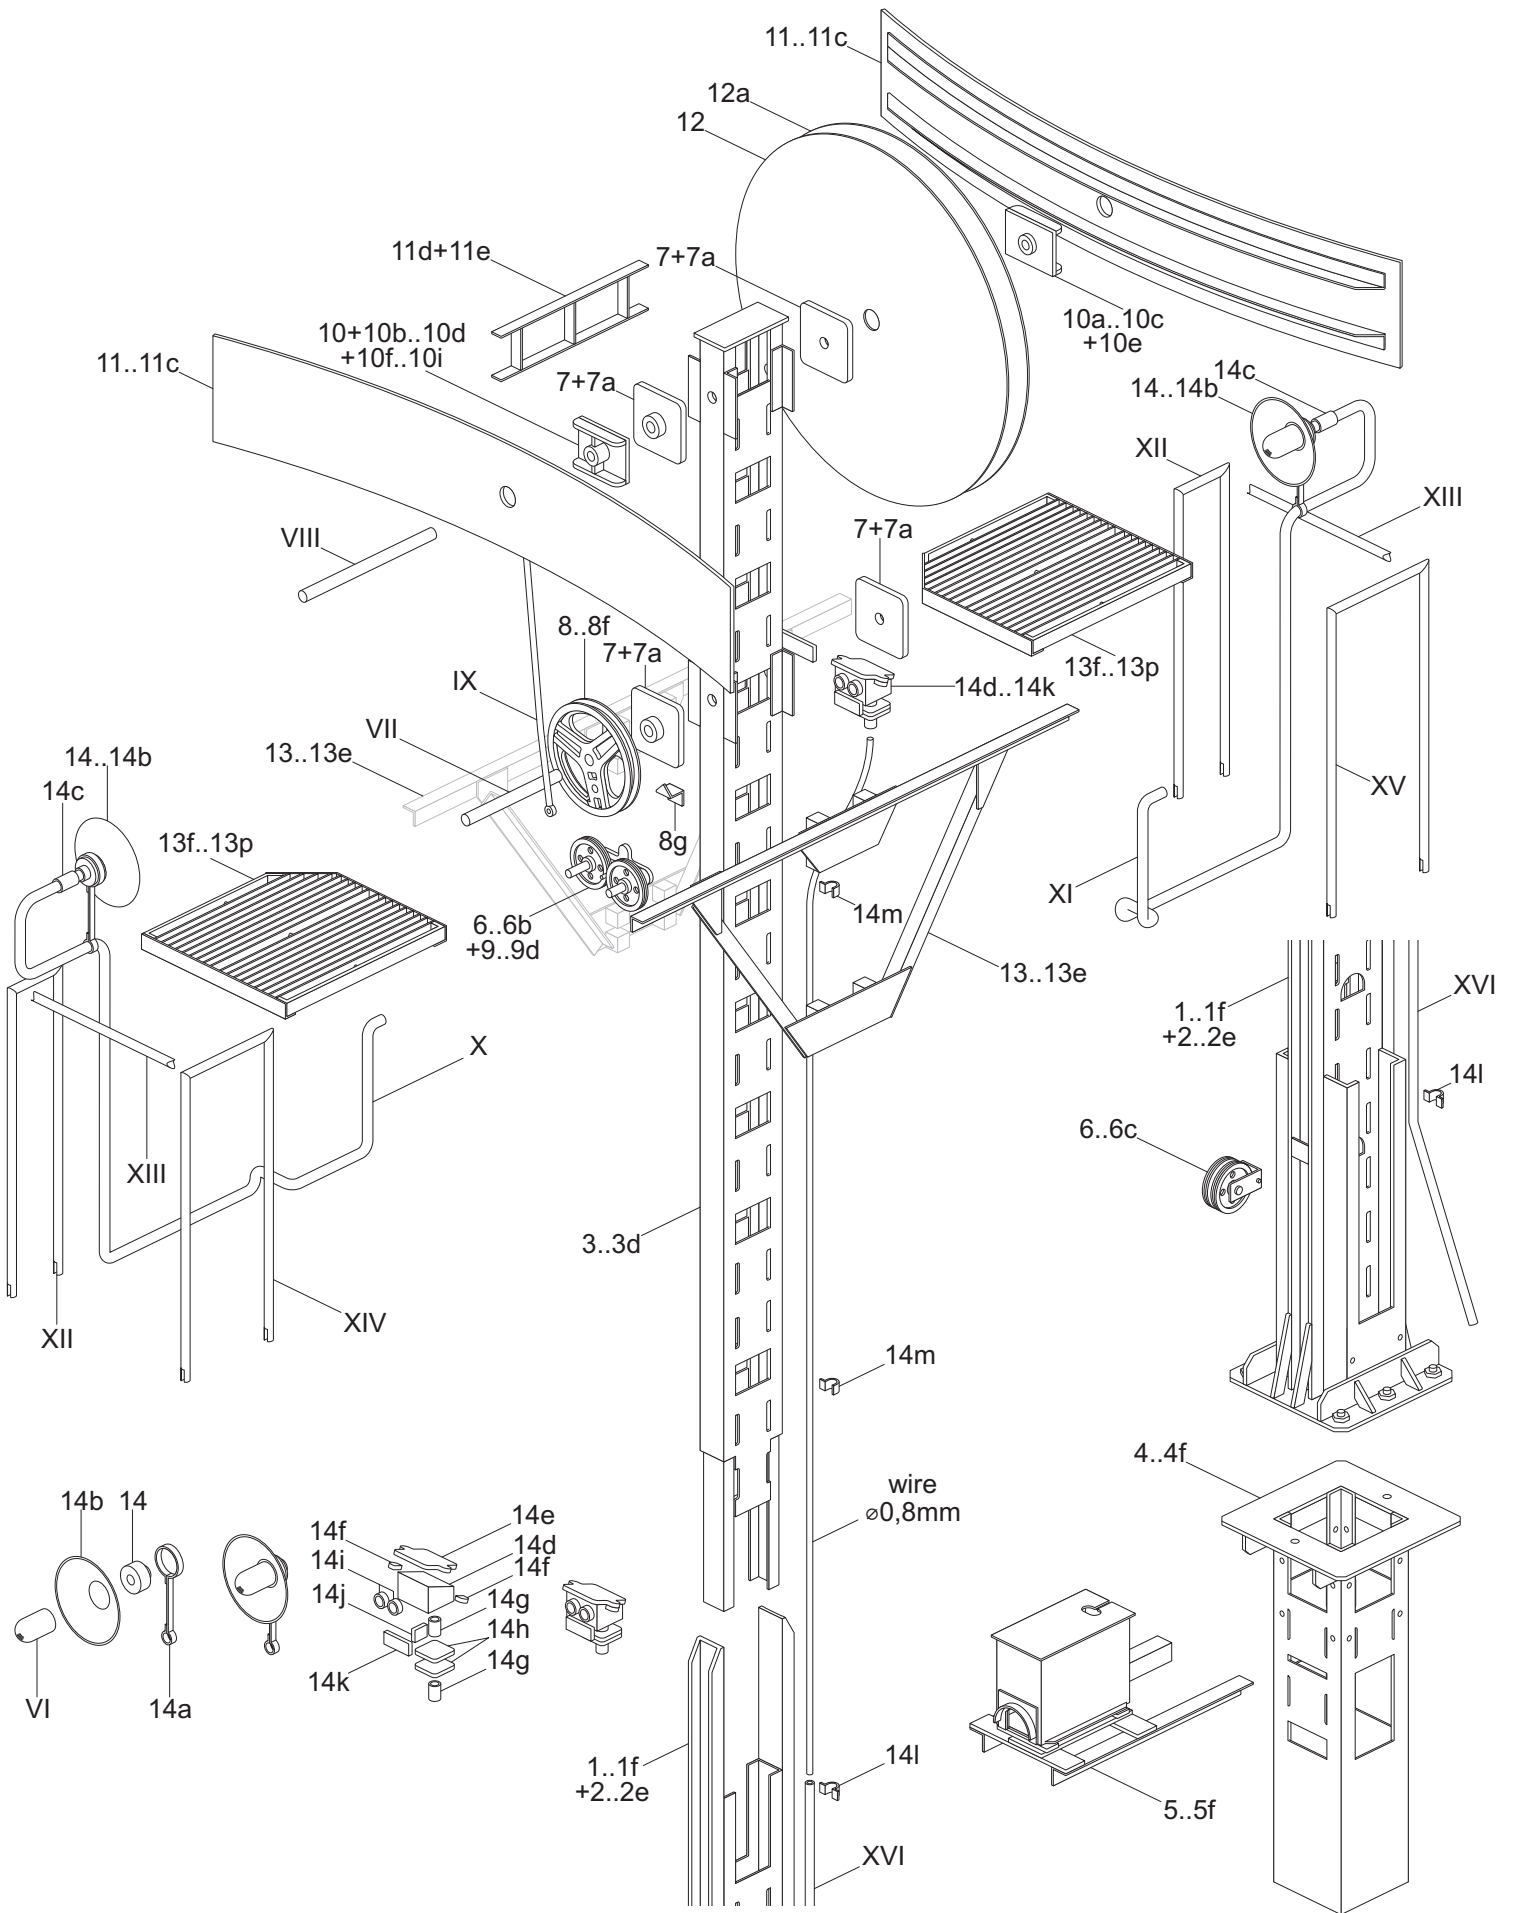

Hump shunting signal on narrow post, scale 1:25

Author: Paweł Adamowicz (<http://pkprepo.net/>), 2012, selected rights reserved 

Hump shunting signal on narrow post, scale 1:25

Hump shunting signal on narrow post, scale 1:25

Assembly manual 1/4

Hump shunting signal on narrow post, scale 1:25

Assembly manual 2/4

Hump shunting signal on narrow post, scale 1:25

Assembly manual 3/4

Hump shunting signal on narrow post, scale 1:25

Assembly manual 4/4