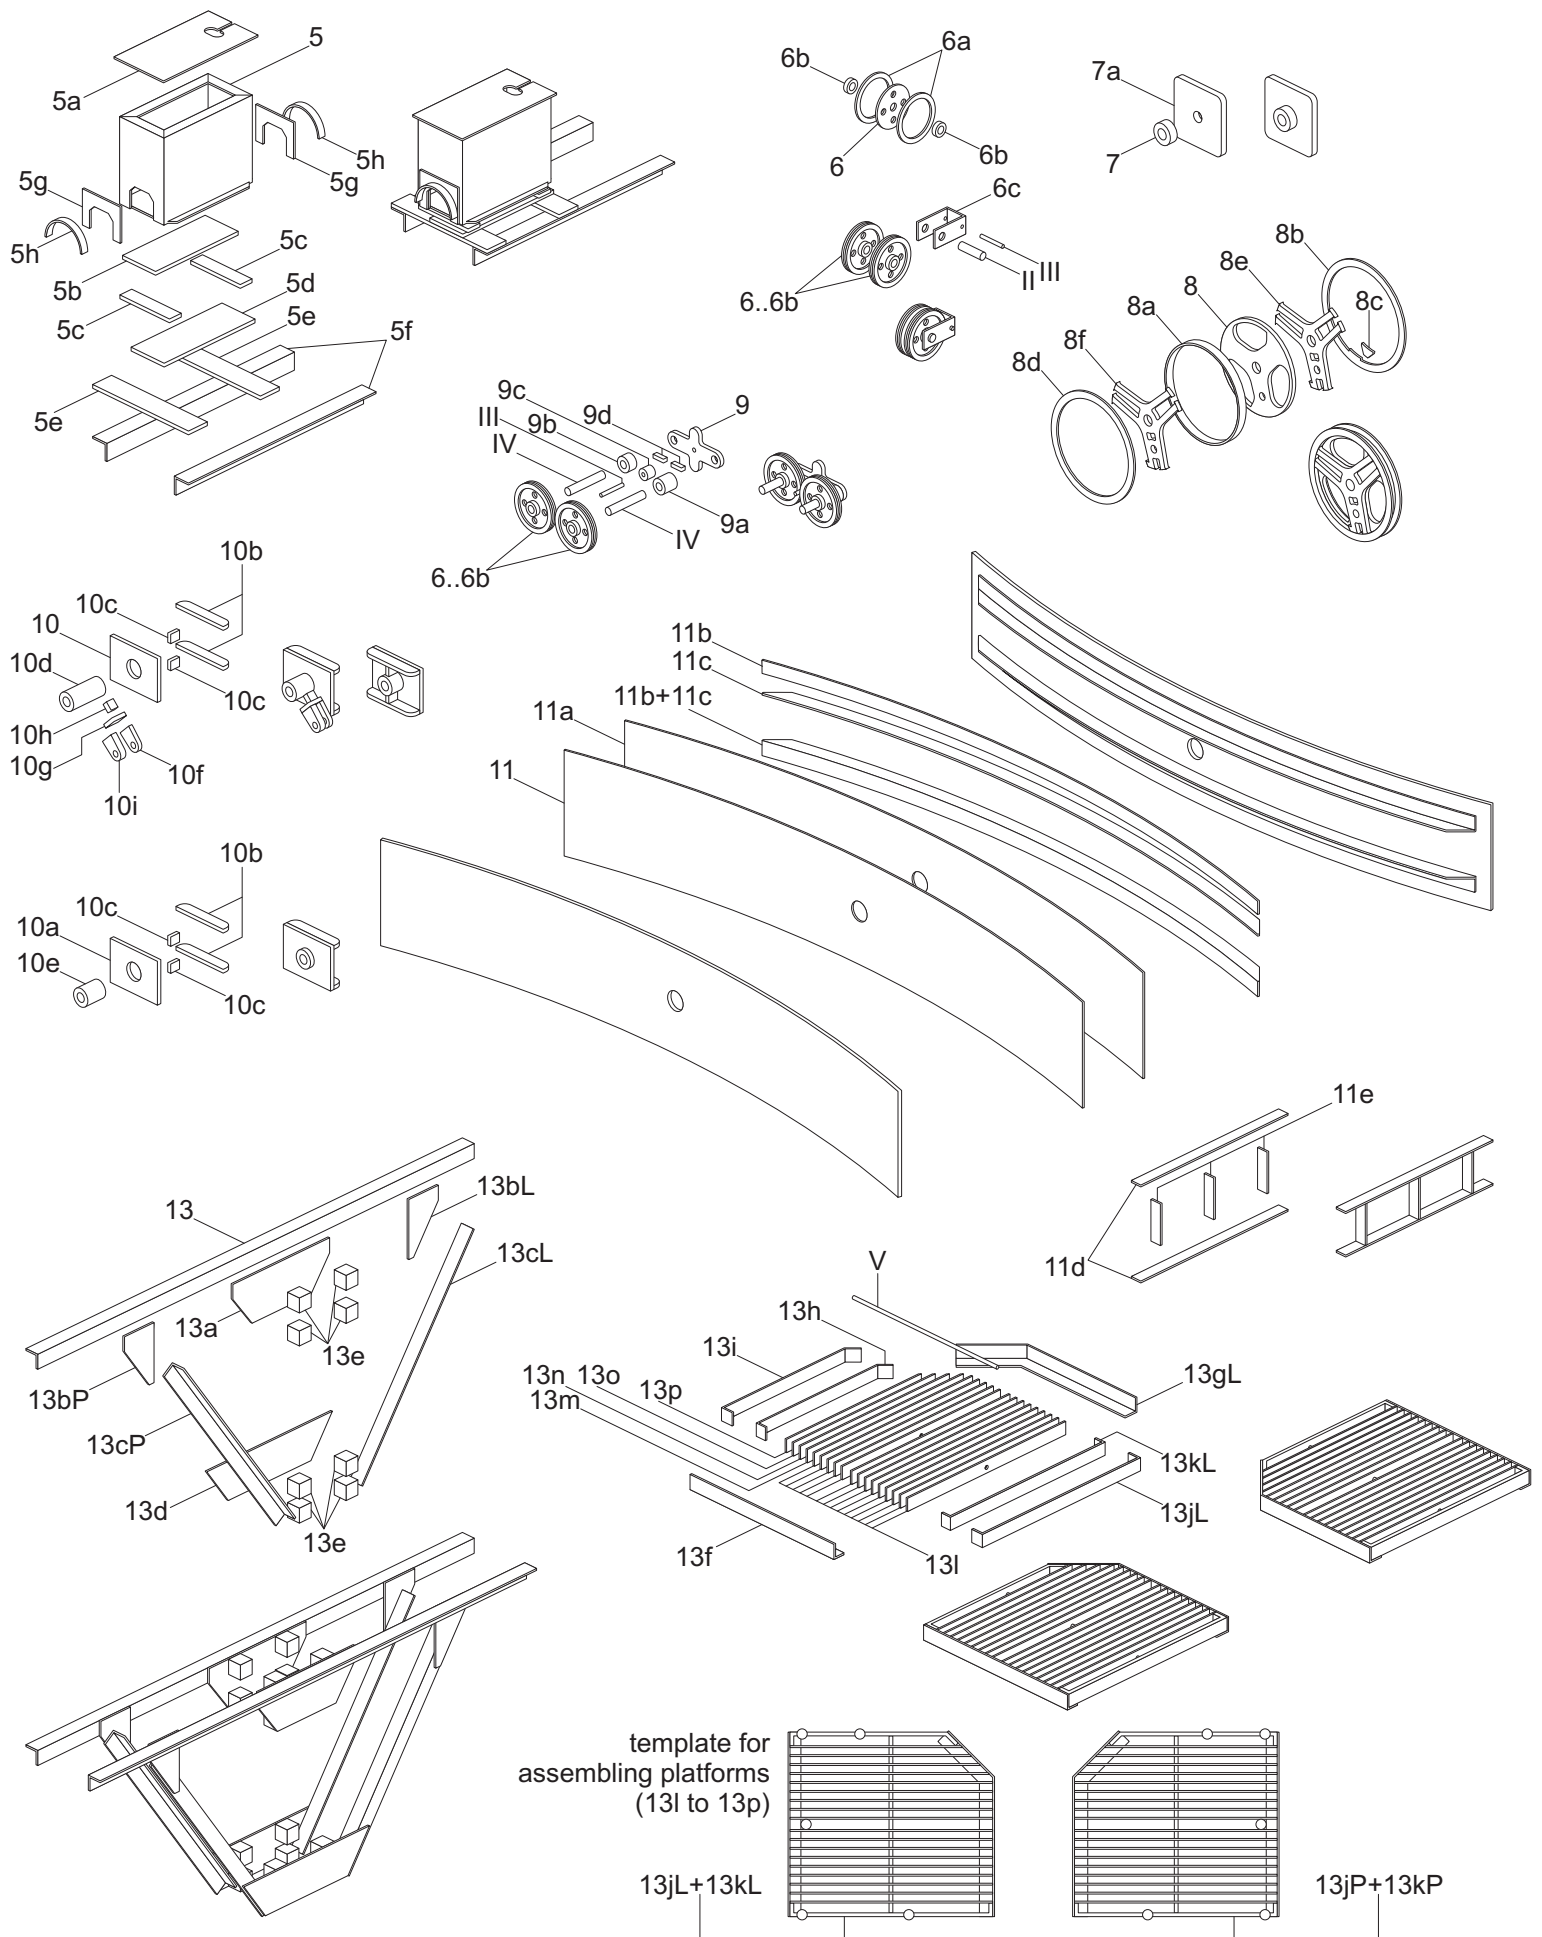

Hump shunting signal on narrow post, scale 1:25

Author: Paweł Adamowicz (<http://pkprepo.net/>), 2012, selected rights reserved 

Hump shunting signal on narrow post, scale 1:25

Hump shunting signal on narrow post, scale 1:25

Assembly manual 1/4

Hump shunting signal on narrow post, scale 1:25

Assembly manual 2/4

Hump shunting signal on narrow post, scale 1:25

Assembly manual 3/4

Hump shunting signal on narrow post, scale 1:25

Assembly manual 4/4