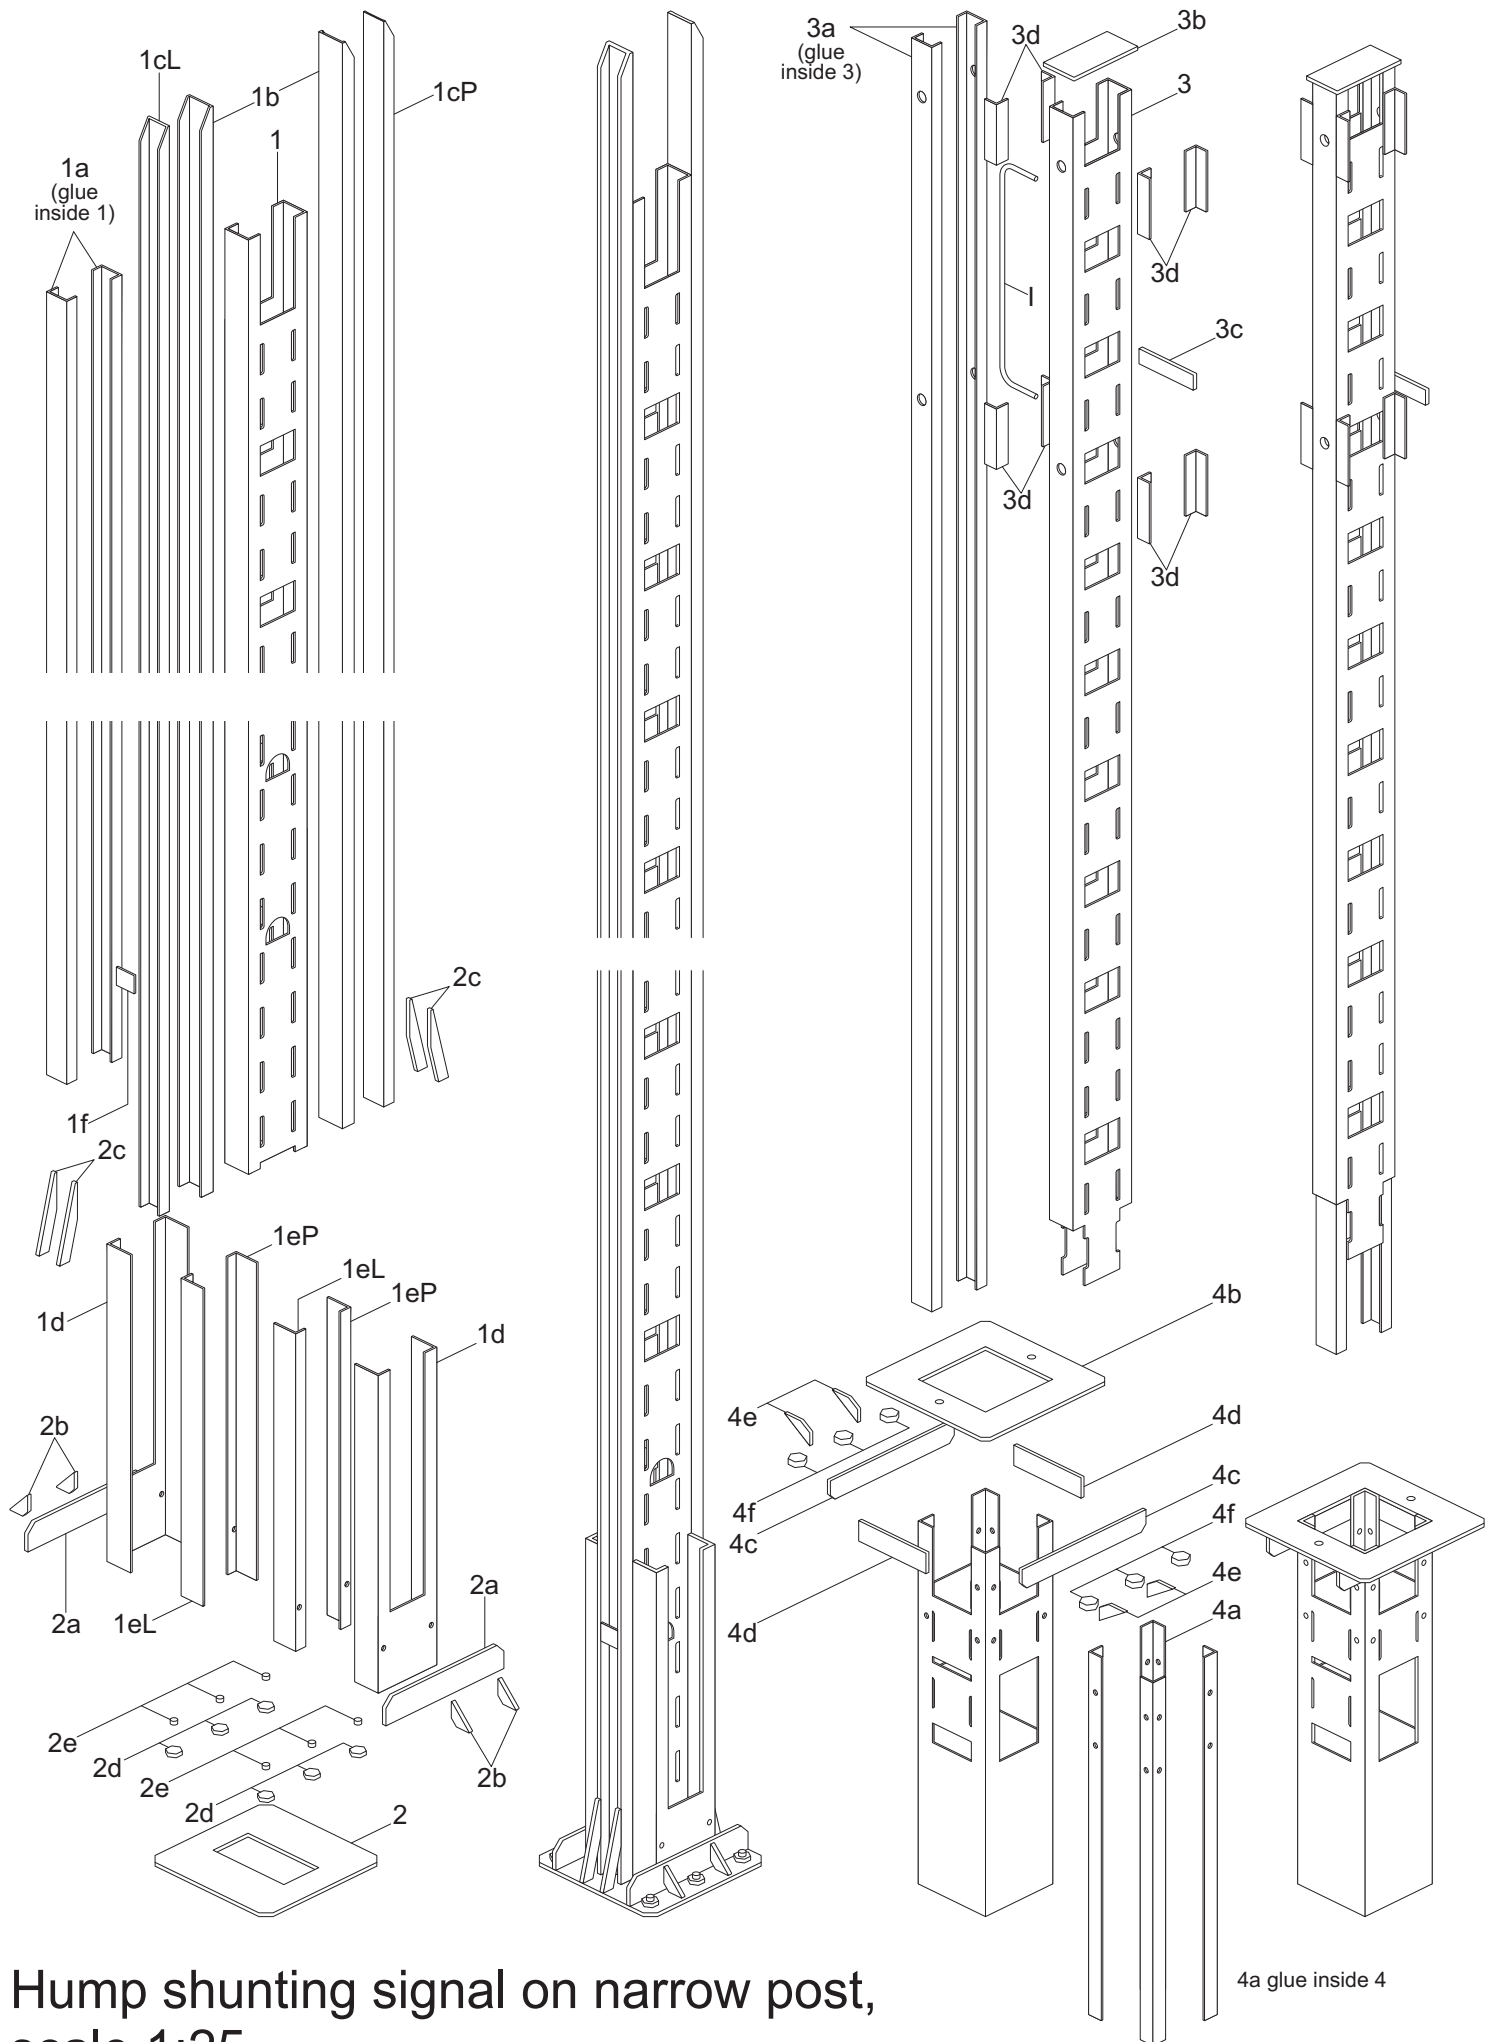

Hump shunting signal on narrow post, scale 1:25

Author: Paweł Adamowicz (<http://pkprepo.net/>), 2012, selected rights reserved 

Hump shunting signal on narrow post, scale 1:25

Hump shunting signal on narrow post, scale 1:25

Assembly manual 1/4

Hump shunting signal on narrow post, scale 1:25

Assembly manual 2/4

Hump shunting signal on narrow post, scale 1:25

Assembly manual 3/4

Hump shunting signal on narrow post, scale 1:25

Assembly manual 4/4